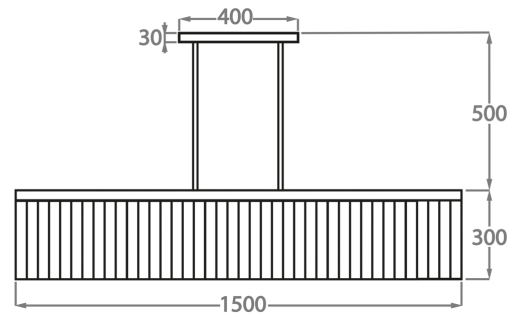

Smoke
Murano

Satin Murano

Available Sizes

Size One

CL414-90,

Height: 30 cm (11.81")

Width: 20 cm (7.87")

Length: 90 cm (35.43")

Bulbs: 4 x 40W E27

Net Weight: 40 kg / 88 lb

Size Two

CL414-150,

Height: 30 cm (11.81")

Width: 20 cm (7.87")

Length: 150 cm (59.06")

Bulbs: 8 x 40W E27

Net Weight: 45 kg / 99 lb

The dimensions of the central rod and ceiling rose are not included in the height measurements. Please add a minimum of 15cm (6") to take this into account. The standard rod and ceiling rose is 50cm (20"), but this can be specified in the exact size required by the customer at the time of order.