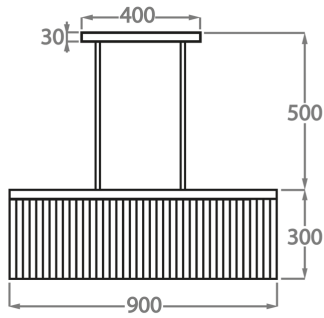

Smoke
Murano

Satin Murano

Available Sizes

Size One

CL414-90,

Height: 30 cm (11.81")

Width: 20 cm (7.87")

Length: 90 cm (35.43")

Bulbs: 4 x 40W E27

Net Weight: 40 kg / 88 lb

Size Two

CL414-150,

Height: 30 cm (11.81")

Width: 20 cm (7.87")

Length: 150 cm (59.06")

Bulbs: 8 x 40W E27

Net Weight: 45 kg / 99 lb

The dimensions of the central rod and ceiling rose are not included in the height measurements. Please add a minimum of 15cm (6") to take this into account. The standard rod and ceiling rose is 50cm (20"), but this can be specified in the exact size required by the customer at the time of order.