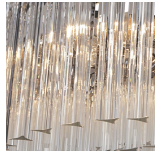

BELLA FIGURA

Rectangular Chandelier

CL414

Collection Name

RETRO MURANO COLLECTION

A contemporary rectangular ceiling light with a filled base - designed for use over dining tables, peninsulars, central islands and breakfast bars.

CL414-90 in Clear Triangular Flat Cut Murano Glass and Chrome

Available Finishes

Metal Finish

Chrome

Polished Gold

Brushed Dark
Bronze

Murano Glass Finish

Clear Murano

Smoke
Murano

Satin Murano

Available Sizes

Size One

CL414-90,

Height: 30 cm (11.81")

Width: 20 cm (7.87")

Length: 90 cm (35.43")