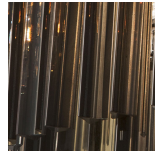

BELLA FIGURA

Rectangular Chandelier

CL414

Collection Name

RETRO MURANO COLLECTION

A contemporary rectangular ceiling light with a filled base - designed for use over dining tables, peninsulars, central islands and breakfast bars.

CL414-90 in Clear Triangular Flat Cut Murano Glass and Chrome

Available Finishes

Metal Finish

Chrome

Polished Gold

Brushed Dark
Bronze

Murano Glass Finish

Clear Murano

Smoke
Murano

Satin Murano

Available Sizes

Size One

CL414-90,

Height: 30 cm (11.81")

Width: 20 cm (7.87")

Length: 90 cm (35.43")