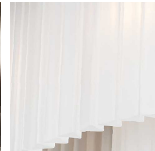

BELLA FIGURA

Rectangular Chandelier

CL414

Collection Name

RETRO MURANO COLLECTION

A contemporary rectangular ceiling light with a filled base - designed for use over dining tables, peninsulars, central islands and breakfast bars.

CL414-90 in Clear Triangular Flat Cut Murano Glass and Chrome

Available Finishes

Metal Finish

Chrome

Polished Gold

Brushed Dark
Bronze

Murano Glass Finish

Clear Murano

Smoke
Murano

Satin Murano

Available Sizes

Size One

CL414-90,

Height: 30 cm (11.81")

Width: 20 cm (7.87")

Length: 90 cm (35.43")