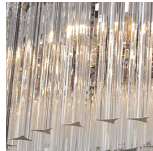

Compatible with

Bathroom

CL413-SM-35 in Clear Quadrangular Angle Cut Murano Glass and Polished Gold

Available Finishes

Metal Finish

Chrome

Brushed Dark
Bronze

Polished Gold

Murano Glass Finish

Clear Murano

Smoke Murano

Available Sizes

Size One

CL413-SM-35,
Height: 30 cm (11.81")
Diameter: 35 cm (13.78")
Bulbs: 3 x 40W E27
Net Weight: 12 kg / 26 lb

Size Two

CL413-SM-45,
Height: 33 cm (12.99")
Diameter: 45 cm (17.72")
Bulbs: 6 x 40W E27
Net Weight: 21 kg / 46 lb