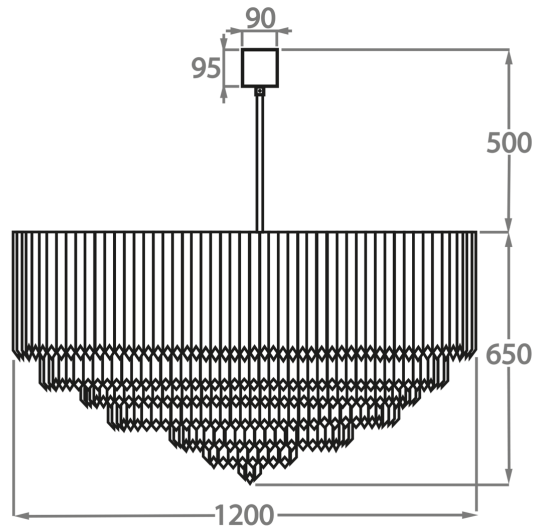

Size Three

CL413-LA-45,
Height: 48 cm (18.9")
Diameter: 45 cm (17.72")
Bulbs: 4 x 40w E27
Net Weight: 30 kg / 66 lb

Size Four

CL413-LA-60,
Height: 50 cm (19.69")
Diameter: 60 cm (23.62")
Bulbs: 6 x 40w E27
Net Weight: 38 kg / 84 lb

Size Five

CL413-LA-75,
Height: 65 cm (25.59")
Diameter: 75 cm (29.53")
Bulbs: 9 x 40w E27
Net Weight: 55 kg / 121 lb

Size Six

CL413-LA-90,
Height: 55 cm (21.65")
Diameter: 90 cm (35.43")
Bulbs: 12 x 40w E27
Net Weight: 80 kg / 176 lb

Size Seven

CL413-LA-100,
Height: 60 cm (23.62")
Diameter: 100 cm (39.37")
Bulbs: 12 x 40w E27
Net Weight: 90 kg / 198 lb

Size Eight

CL413-LA-120,
Height: 65 cm (25.59")
Diameter: 120 cm (47.24")
Bulbs: 23 x 40w E27
Net Weight: 120 kg / 264 lb

The dimensions of the central rod and ceiling rose are not included in the height measurements. Please add a minimum of 15cm (6") to take this into account. The standard rod and ceiling rose is 50cm (20"), but this can be specified in the exact size required by the customer at the time of order.