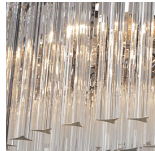

Murano Glass Finish

Clear Murano

Smoke Murano

Available Sizes

Size One

CL413-LA-25,
Height: 38 cm (14.96")
Diameter: 25 cm (9.84")
Bulbs: 3 x 40w E27
Net Weight: 13 kg / 29 lb

Size Two

CL413-LA-35,
Height: 42 cm (16.54")
Diameter: 35 cm (13.78")
Bulbs: 3 x 40w E27
Net Weight: 18 kg / 40 lb