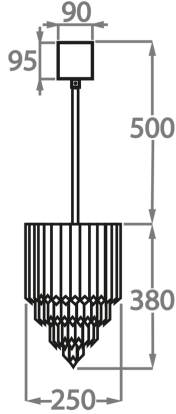

Murano Glass Finish

Clear Murano

Smoke Murano

Available Sizes

Size One

CL413-LA-25,
Height: 38 cm (14.96")
Diameter: 25 cm (9.84")
Bulbs: 3 x 40w E27
Net Weight: 13 kg / 29 lb

Size Two

CL413-LA-35,
Height: 42 cm (16.54")
Diameter: 35 cm (13.78")
Bulbs: 3 x 40w E27
Net Weight: 18 kg / 40 lb

Size Three

CL413-LA-45,
Height: 48 cm (18.9")
Diameter: 45 cm (17.72")
Bulbs: 4 x 40w E27
Net Weight: 30 kg / 66 lb

Size Four

CL413-LA-60,
Height: 50 cm (19.69")
Diameter: 60 cm (23.62")
Bulbs: 6 x 40w E27
Net Weight: 38 kg / 84 lb

Size Five

CL413-LA-75,
Height: 65 cm (25.59")
Diameter: 75 cm (29.53")
Bulbs: 9 x 40w E27
Net Weight: 55 kg / 121 lb

Size Six

CL413-LA-90,
Height: 55 cm (21.65")
Diameter: 90 cm (35.43")
Bulbs: 12 x 40w E27
Net Weight: 80 kg / 176 lb

Size Seven

CL413-LA-100,
Height: 60 cm (23.62")
Diameter: 100 cm (39.37")
Bulbs: 12 x 40w E27
Net Weight: 90 kg / 198 lb

Size Eight

CL413-LA-120,
Height: 65 cm (25.59")
Diameter: 120 cm (47.24")
Bulbs: 23 x 40w E27
Net Weight: 120 kg / 264 lb