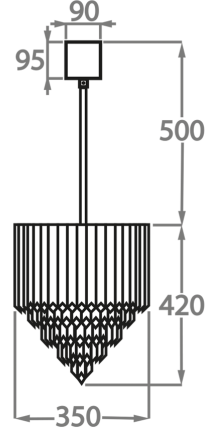

Murano Glass Finish

Clear Murano

Smoke Murano

Available Sizes

Size One

CL413-LA-25,
Height: 38 cm (14.96")
Diameter: 25 cm (9.84")
Bulbs: 3 x 40w E27
Net Weight: 13 kg / 29 lb

Size Two

CL413-LA-35,
Height: 42 cm (16.54")
Diameter: 35 cm (13.78")
Bulbs: 3 x 40w E27
Net Weight: 18 kg / 40 lb

Size Three

CL413-LA-45,
Height: 48 cm (18.9")
Diameter: 45 cm (17.72")
Bulbs: 4 x 40w E27
Net Weight: 30 kg / 66 lb

Size Four

CL413-LA-60,
Height: 50 cm (19.69")
Diameter: 60 cm (23.62")
Bulbs: 6 x 40w E27
Net Weight: 38 kg / 84 lb

Size Five

CL413-LA-75,
Height: 65 cm (25.59")
Diameter: 75 cm (29.53")
Bulbs: 9 x 40w E27
Net Weight: 55 kg / 121 lb

Size Six

CL413-LA-90,
Height: 55 cm (21.65")
Diameter: 90 cm (35.43")
Bulbs: 12 x 40w E27
Net Weight: 80 kg / 176 lb

Size Seven

CL413-LA-100,
Height: 60 cm (23.62")
Diameter: 100 cm (39.37")
Bulbs: 12 x 40w E27
Net Weight: 90 kg / 198 lb

Size Eight

CL413-LA-120,
Height: 65 cm (25.59")
Diameter: 120 cm (47.24")
Bulbs: 23 x 40w E27
Net Weight: 120 kg / 264 lb