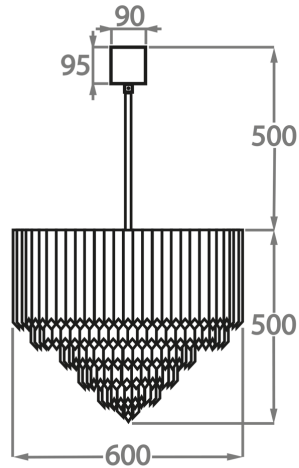

Murano Glass Finish

Clear Murano

Smoke Murano

Available Sizes

Size One

CL413-LA-25,
Height: 38 cm (14.96")
Diameter: 25 cm (9.84")
Bulbs: 3 x 40w E27
Net Weight: 13 kg / 29 lb

Size Two

CL413-LA-35,
Height: 42 cm (16.54")
Diameter: 35 cm (13.78")
Bulbs: 3 x 40w E27
Net Weight: 18 kg / 40 lb

Size Three

CL413-LA-45,
Height: 48 cm (18.9")
Diameter: 45 cm (17.72")
Bulbs: 4 x 40w E27
Net Weight: 30 kg / 66 lb

Size Four

CL413-LA-60,
Height: 50 cm (19.69")
Diameter: 60 cm (23.62")
Bulbs: 6 x 40w E27
Net Weight: 38 kg / 84 lb

Size Five

CL413-LA-75,
Height: 65 cm (25.59")
Diameter: 75 cm (29.53")
Bulbs: 9 x 40w E27
Net Weight: 55 kg / 121 lb

Size Six

CL413-LA-90,
Height: 55 cm (21.65")
Diameter: 90 cm (35.43")
Bulbs: 12 x 40w E27
Net Weight: 80 kg / 176 lb

Size Seven

CL413-LA-100,
Height: 60 cm (23.62")
Diameter: 100 cm (39.37")
Bulbs: 12 x 40w E27
Net Weight: 90 kg / 198 lb

Size Eight

CL413-LA-120,
Height: 65 cm (25.59")
Diameter: 120 cm (47.24")
Bulbs: 23 x 40w E27
Net Weight: 120 kg / 264 lb