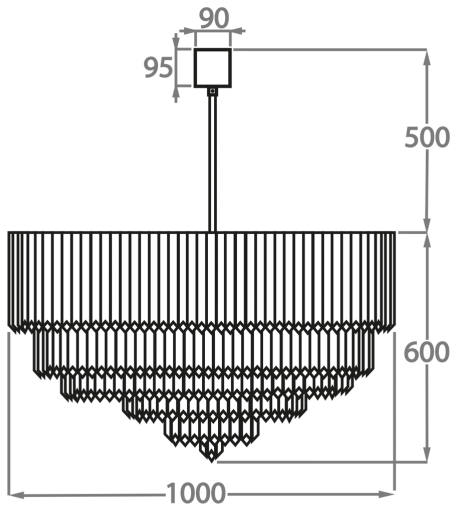

Size Three

CL413-LA-45,
Height: 48 cm (18.9")
Diameter: 45 cm (17.72")
Bulbs: 4 x 40w E27
Net Weight: 30 kg / 66 lb

Size Four

CL413-LA-60,
Height: 50 cm (19.69")
Diameter: 60 cm (23.62")
Bulbs: 6 x 40w E27
Net Weight: 38 kg / 84 lb

Size Five

CL413-LA-75,
Height: 65 cm (25.59")
Diameter: 75 cm (29.53")
Bulbs: 9 x 40w E27
Net Weight: 55 kg / 121 lb

Size Six

CL413-LA-90,
Height: 55 cm (21.65")
Diameter: 90 cm (35.43")
Bulbs: 12 x 40w E27
Net Weight: 80 kg / 176 lb

Size Seven

CL413-LA-100,
Height: 60 cm (23.62")
Diameter: 100 cm (39.37")
Bulbs: 12 x 40w E27
Net Weight: 90 kg / 198 lb

Size Eight

CL413-LA-120,
Height: 65 cm (25.59")
Diameter: 120 cm (47.24")
Bulbs: 23 x 40w E27
Net Weight: 120 kg / 264 lb

The dimensions of the central rod and ceiling rose are not included in the height measurements. Please add a minimum of 15cm (6") to take this into account. The standard rod and ceiling rose is 50cm (20"), but this can be specified in the exact size required by the customer at the time of order.