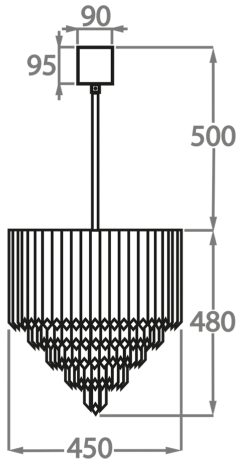

Murano Glass Finish

Clear Murano

Smoke Murano

Available Sizes

Size One

CL413-LA-25,
Height: 38 cm (14.96")
Diameter: 25 cm (9.84")
Bulbs: 3 x 40w E27
Net Weight: 13 kg / 29 lb

Size Two

CL413-LA-35,
Height: 42 cm (16.54")
Diameter: 35 cm (13.78")
Bulbs: 3 x 40w E27
Net Weight: 18 kg / 40 lb

Size Three

CL413-LA-45,
Height: 48 cm (18.9")
Diameter: 45 cm (17.72")
Bulbs: 4 x 40w E27
Net Weight: 30 kg / 66 lb

Size Four

CL413-LA-60,
Height: 50 cm (19.69")
Diameter: 60 cm (23.62")
Bulbs: 6 x 40w E27
Net Weight: 38 kg / 84 lb

Size Five

CL413-LA-75,
Height: 65 cm (25.59")
Diameter: 75 cm (29.53")
Bulbs: 9 x 40w E27
Net Weight: 55 kg / 121 lb

Size Six

CL413-LA-90,
Height: 55 cm (21.65")
Diameter: 90 cm (35.43")
Bulbs: 12 x 40w E27
Net Weight: 80 kg / 176 lb

Size Seven

CL413-LA-100,
Height: 60 cm (23.62")
Diameter: 100 cm (39.37")
Bulbs: 12 x 40w E27
Net Weight: 90 kg / 198 lb

Size Eight

CL413-LA-120,
Height: 65 cm (25.59")
Diameter: 120 cm (47.24")
Bulbs: 23 x 40w E27
Net Weight: 120 kg / 264 lb