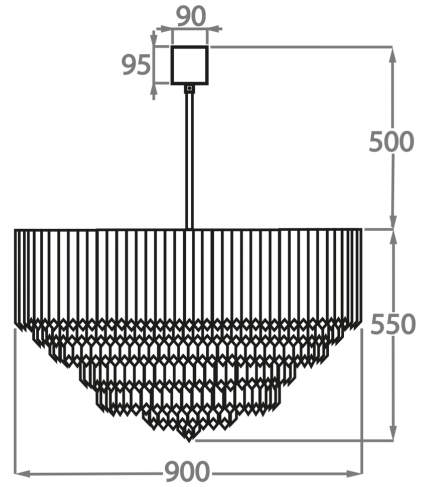

Murano Glass Finish

Clear Murano

Smoke Murano

Available Sizes

Size One

CL413-LA-25,
Height: 38 cm (14.96")
Diameter: 25 cm (9.84")
Bulbs: 3 x 40w E27
Net Weight: 13 kg / 29 lb

Size Two

CL413-LA-35,
Height: 42 cm (16.54")
Diameter: 35 cm (13.78")
Bulbs: 3 x 40w E27
Net Weight: 18 kg / 40 lb

Size Three

CL413-LA-45,
Height: 48 cm (18.9")
Diameter: 45 cm (17.72")
Bulbs: 4 x 40w E27
Net Weight: 30 kg / 66 lb

Size Four

CL413-LA-60,
Height: 50 cm (19.69")
Diameter: 60 cm (23.62")
Bulbs: 6 x 40w E27
Net Weight: 38 kg / 84 lb

Size Five

CL413-LA-75,
Height: 65 cm (25.59")
Diameter: 75 cm (29.53")
Bulbs: 9 x 40w E27
Net Weight: 55 kg / 121 lb

Size Six

CL413-LA-90,
Height: 55 cm (21.65")
Diameter: 90 cm (35.43")
Bulbs: 12 x 40w E27
Net Weight: 80 kg / 176 lb

Size Seven

CL413-LA-100,
Height: 60 cm (23.62")
Diameter: 100 cm (39.37")
Bulbs: 12 x 40w E27
Net Weight: 90 kg / 198 lb

Size Eight

CL413-LA-120,
Height: 65 cm (25.59")
Diameter: 120 cm (47.24")
Bulbs: 23 x 40w E27
Net Weight: 120 kg / 264 lb