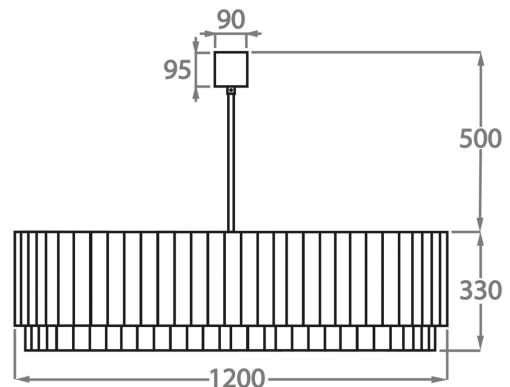

Murano Glass Finish

Clear Murano

Smoke
Murano

Satin Murano

Available Sizes

Size One

CL412-O-75,
Height: 33 cm (12.99")
Width: 50 cm (19.69")
Length: 75 cm (29.53")
Bulbs: 8 x 40w E27
Net Weight: 60 kg / 108 lb

Size Two

CL412-O-90,
Height: 33 cm (12.99")
Width: 60 cm (23.62")
Length: 90 cm (35.43")
Bulbs: 9 x 40w E27
Net Weight: 85 kg / 187 lb

Size Three

CL412-O-100,
Height: 33 cm (12.99")
Width: 60 cm (23.62")
Length: 100 cm (39.37")
Bulbs: 10 x 40w E27
Net Weight: 100 kg / 220 lb

Size Four

CL412-O-120,
Height: 33 cm (12.99")
Width: 70 cm (27.56")
Length: 120 cm (47.24")
Bulbs: 12 x 40w E27
Net Weight: 117 kg / 258 lb

The dimensions of the central rod and ceiling rose are not included in the height measurements
The standard rod and ceiling rose is 50cm (20"), but this can be ordered in different sizes by the customer