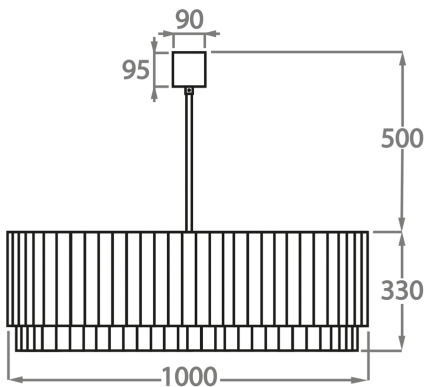

BELLA FIGURA

Oval Drum Chandelier

CL412-OVAL

Collection Name

RETRO MURANO COLLECTION

Drawing stylistic inspiration from our classic drum chandelier, this 33cm high chandelier fits comfortably into rooms with lower ceilings. Despite only being 13" high, this piece does not lose its grandeur and its crafted Murano glass rods capture light from every angle. The Oval Drum chandelier's unique design becomes a captivating focal point within whatever room that it is incorporated into.

Murano Glass Finish

Clear Murano

Smoke
Murano

Satin Murano

Available Sizes

Size One

CL412-O-75,
Height: 33 cm (12.99")
Width: 50 cm (19.69")
Length: 75 cm (29.53")
Bulbs: 8 x 40w E27
Net Weight: 60 kg / 108 lb

Size Two

CL412-O-90,
Height: 33 cm (12.99")
Width: 60 cm (23.62")
Length: 90 cm (35.43")
Bulbs: 9 x 40w E27
Net Weight: 85 kg / 187 lb

Size Three

CL412-O-100,
Height: 33 cm (12.99")
Width: 60 cm (23.62")
Length: 100 cm (39.37")
Bulbs: 10 x 40w E27
Net Weight: 100 kg / 220 lb

Size Four

CL412-O-120,
Height: 33 cm (12.99")
Width: 70 cm (27.56")
Length: 120 cm (47.24")
Bulbs: 12 x 40w E27
Net Weight: 117 kg / 258 lb

The dimensions of the central rod and ceiling rose are not included in the height measurements
The standard rod and ceiling rose is 50cm (20"), but this can be ordered in different sizes by the customer