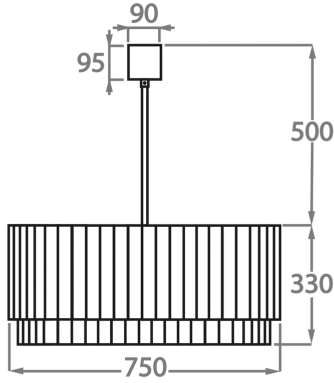

BELLA FIGURA

Oval Drum Chandelier

CL412-OVAL

Collection Name

RETRO MURANO COLLECTION

Drawing stylistic inspiration from our classic drum chandelier, this 33cm high chandelier fits comfortably into rooms with lower ceilings. Despite only being 13" high, this piece does not lose its grandeur and its crafted Murano glass rods capture light from every angle. The Oval Drum chandelier's unique design becomes a captivating focal point within whatever room that it is incorporated into.

Murano Glass Finish

Clear Murano

Smoke
Murano

Satin Murano

Available Sizes

Size One

CL412-O-75,
Height: 33 cm (12.99")
Width: 50 cm (19.69")
Length: 75 cm (29.53")
Bulbs: 8 x 40w E27
Net Weight: 60 kg / 108 lb

Size Two

CL412-O-90,
Height: 33 cm (12.99")
Width: 60 cm (23.62")
Length: 90 cm (35.43")
Bulbs: 9 x 40w E27
Net Weight: 85 kg / 187 lb

Size Three

CL412-O-100,
Height: 33 cm (12.99")
Width: 60 cm (23.62")
Length: 100 cm (39.37")
Bulbs: 10 x 40w E27
Net Weight: 100 kg / 220 lb

Size Four

CL412-O-120,
Height: 33 cm (12.99")
Width: 70 cm (27.56")
Length: 120 cm (47.24")
Bulbs: 12 x 40w E27
Net Weight: 117 kg / 258 lb

The dimensions of the central rod and ceiling rose are not included in the height measurements
The standard rod and ceiling rose is 50cm (20"), but this can be ordered in different sizes by the customer