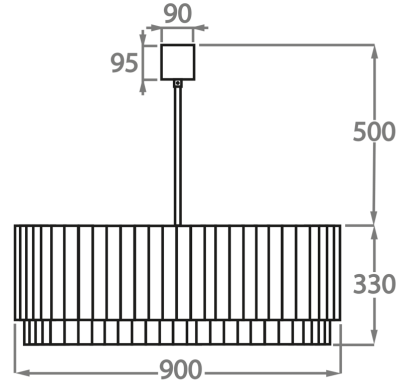

BELLA FIGURA

Oval Drum Chandelier

CL412-OVAL

Collection Name

RETRO MURANO COLLECTION

Drawing stylistic inspiration from our classic drum chandelier, this 33cm high chandelier fits comfortably into rooms with lower ceilings. Despite only being 13" high, this piece does not lose its grandeur and its crafted Murano glass rods capture light from every angle. The Oval Drum chandelier's unique design becomes a captivating focal point within whatever room that it is incorporated into.

Murano Glass Finish

Clear Murano

Smoke
Murano

Satin Murano

Available Sizes

Size One

CL412-O-75,
Height: 33 cm (12.99")
Width: 50 cm (19.69")
Length: 75 cm (29.53")
Bulbs: 8 x 40w E27
Net Weight: 60 kg / 108 lb

Size Two

CL412-O-90,
Height: 33 cm (12.99")
Width: 60 cm (23.62")
Length: 90 cm (35.43")
Bulbs: 9 x 40w E27
Net Weight: 85 kg / 187 lb

Size Three

CL412-O-100,
Height: 33 cm (12.99")
Width: 60 cm (23.62")
Length: 100 cm (39.37")
Bulbs: 10 x 40w E27
Net Weight: 100 kg / 220 lb

Size Four

CL412-O-120,
Height: 33 cm (12.99")
Width: 70 cm (27.56")
Length: 120 cm (47.24")
Bulbs: 12 x 40w E27
Net Weight: 117 kg / 258 lb

The dimensions of the central rod and ceiling rose are not included in the height measurements
The standard rod and ceiling rose is 50cm (20"), but this can be ordered in different sizes by the customer