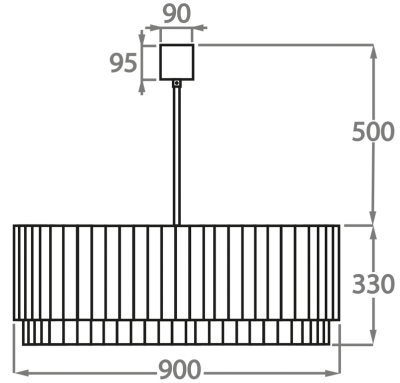

Murano Glass Finish

Clear Murano

Smoke
Murano

Satin Murano

Available Sizes

Size One

CL412-O-75,
Height: 33 cm (12.99")
Width: 50 cm (19.69")
Length: 75 cm (29.53")
Bulbs: 8 x 40W E27
Net Weight: 60 kg / 108 lb

Size Two

CL412-O-90,
Height: 33 cm (12.99")
Width: 60 cm (23.62")
Length: 90 cm (35.43")
Bulbs: 9 x 40W E27
Net Weight: 85 kg / 187 lb

Size Three

CL412-O-100,
Height: 33 cm (12.99")
Width: 60 cm (23.62")
Length: 100 cm (39.37")
Bulbs: 10 x 40W E27
Net Weight: 100 kg / 220 lb

Size Four

CL412-O-120,
Height: 33 cm (12.99")
Width: 70 cm (27.56")
Length: 120 cm (47.24")
Bulbs: 12 x 40W E27
Net Weight: 117 kg / 258 lb

The dimensions of the central rod and ceiling rose are not included in the height measurements.
The standard rod and ceiling rose is 50cm (20"), but this can be ordered in different sizes by the customer.