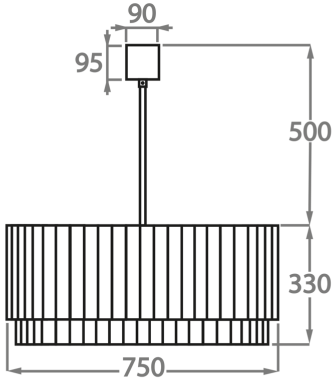

BELLA FIGURA

Oval Drum Chandelier

CL412-OVAL

Collection Name

RETRO MURANO COLLECTION

Drawing stylistic inspiration from our classic drum chandelier, this 33cm high chandelier fits comfortably into rooms with lower ceilings. Despite only being 13" high, this piece does not lose its grandeur and its crafted Murano glass rods capture light from every angle. The Oval Drum chandelier's unique design becomes a captivating focal point within whatever room that it is incorporated into.

Murano Glass Finish

Clear Murano

Smoke
Murano

Satin Murano

Available Sizes

Size One

CL412-O-75,
Height: 33 cm (12.99")
Width: 50 cm (19.69")
Length: 75 cm (29.53")
Bulbs: 8 x 40W E27
Net Weight: 60 kg / 108 lb

Size Two

CL412-O-90,
Height: 33 cm (12.99")
Width: 60 cm (23.62")
Length: 90 cm (35.43")
Bulbs: 9 x 40W E27
Net Weight: 85 kg / 187 lb

Size Three

CL412-O-100,
Height: 33 cm (12.99")
Width: 60 cm (23.62")
Length: 100 cm (39.37")
Bulbs: 10 x 40W E27
Net Weight: 100 kg / 220 lb

Size Four

CL412-O-120,
Height: 33 cm (12.99")
Width: 70 cm (27.56")
Length: 120 cm (47.24")
Bulbs: 12 x 40W E27
Net Weight: 117 kg / 258 lb

The dimensions of the central rod and ceiling rose are not included in the height measurements.
The standard rod and ceiling rose is 50cm (20"), but this can be ordered in different sizes by the customer.