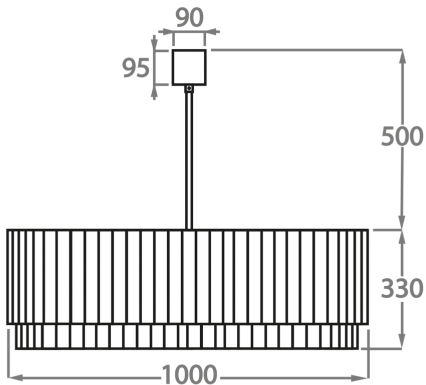

BELLA FIGURA

Oval Drum Chandelier

CL412-OVAL

Collection Name

RETRO MURANO COLLECTION

Drawing stylistic inspiration from our classic drum chandelier, this 33cm high chandelier fits comfortably into rooms with lower ceilings. Despite only being 13" high, this piece does not lose its grandeur and its crafted Murano glass rods capture light from every angle. The Oval Drum chandelier's unique design becomes a captivating focal point within whatever room that it is incorporated into.

Murano Glass Finish

Clear Murano

Smoke
Murano

Satin Murano

Available Sizes

Size One

CL412-O-75,
Height: 33 cm (12.99")
Width: 50 cm (19.69")
Length: 75 cm (29.53")
Bulbs: 8 x 40W E27
Net Weight: 60 kg / 108 lb

Size Two

CL412-O-90,
Height: 33 cm (12.99")
Width: 60 cm (23.62")
Length: 90 cm (35.43")
Bulbs: 9 x 40W E27
Net Weight: 85 kg / 187 lb

Size Three

CL412-O-100,
Height: 33 cm (12.99")
Width: 60 cm (23.62")
Length: 100 cm (39.37")
Bulbs: 10 x 40W E27
Net Weight: 100 kg / 220 lb

Size Four

CL412-O-120,
Height: 33 cm (12.99")
Width: 70 cm (27.56")
Length: 120 cm (47.24")
Bulbs: 12 x 40W E27
Net Weight: 117 kg / 258 lb

The dimensions of the central rod and ceiling rose are not included in the height measurements.
The standard rod and ceiling rose is 50cm (20"), but this can be ordered in different sizes by the customer.