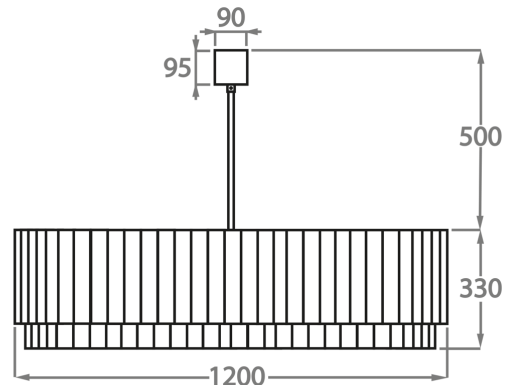

Murano Glass Finish

Clear Murano

Smoke
Murano

Satin Murano

Available Sizes

Size One

CL412-O-75,
Height: 33 cm (12.99")
Width: 50 cm (19.69")
Length: 75 cm (29.53")
Bulbs: 8 x 40W E27
Net Weight: 60 kg / 108 lb

Size Two

CL412-O-90,
Height: 33 cm (12.99")
Width: 60 cm (23.62")
Length: 90 cm (35.43")
Bulbs: 9 x 40W E27
Net Weight: 85 kg / 187 lb

Size Three

CL412-O-100,
Height: 33 cm (12.99")
Width: 60 cm (23.62")
Length: 100 cm (39.37")
Bulbs: 10 x 40W E27
Net Weight: 100 kg / 220 lb

Size Four

CL412-O-120,
Height: 33 cm (12.99")
Width: 70 cm (27.56")
Length: 120 cm (47.24")
Bulbs: 12 x 40W E27
Net Weight: 117 kg / 258 lb

The dimensions of the central rod and ceiling rose are not included in the height measurements.
The standard rod and ceiling rose is 50cm (20"), but this can be ordered in different sizes by the customer.