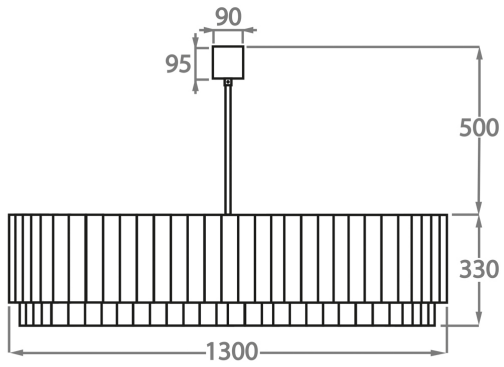

Size Four

CL412-60,
Height: 33 cm (12.99")
Diameter: 60 cm (23.62")
Bulbs: 6 x 40W E27
Net Weight: 39 kg / 86 lb

Size Five

CL412-75,
Height: 33 cm (12.99")
Diameter: 75 cm (29.53")
Bulbs: 8 x 40W E27
Net Weight: 49 kg / 108 lb

Size Six

CL412-90,
Height: 33 cm (12.99")
Diameter: 90 cm (35.43")
Bulbs: 9 x 40W E27
Net Weight: 64 kg / 141 lb

Size Seven

CL412-100,
Height: 33 cm (12.99")
Diameter: 100 cm (39.37")
Bulbs: 12 x 40W E27
Net Weight: 96 kg / 212 lb

Size Eight

CL412-120,
Height: 33 cm (12.99")
Diameter: 120 cm (47.24")
Bulbs: 12 x 40W E27
Net Weight: 97 kg / 214 lb

Size Nine

CL412-130,

Height: 33 cm (12.99")

Diameter: 130 cm (51.18")

Bulbs: 18 x 40W E27

Net Weight: 138 kg / 304 lb

The dimensions of the central rod/chain and ceiling rose are not included in the height measurements.
The standard rod and ceiling rose is 50cm (20"), but this can be ordered in different sizes by the customer.