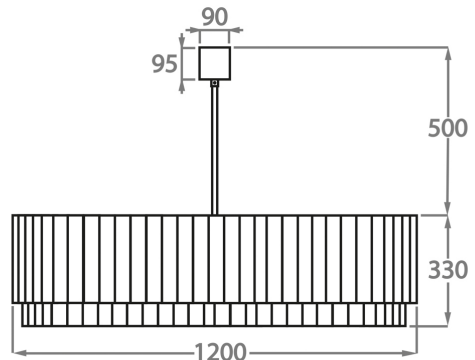

Size Four

CL412-60,
Height: 33 cm (12.99")
Diameter: 60 cm (23.62")
Bulbs: 6 x 40W E27
Net Weight: 39 kg / 86 lb

Size Five

CL412-75,
Height: 33 cm (12.99")
Diameter: 75 cm (29.53")
Bulbs: 8 x 40W E27
Net Weight: 49 kg / 108 lb

Size Six

CL412-90,
Height: 33 cm (12.99")
Diameter: 90 cm (35.43")
Bulbs: 9 x 40W E27
Net Weight: 64 kg / 141 lb

Size Seven

CL412-100,
Height: 33 cm (12.99")
Diameter: 100 cm (39.37")
Bulbs: 12 x 40W E27
Net Weight: 96 kg / 212 lb

Size Eight

CL412-120,
Height: 33 cm (12.99")
Diameter: 120 cm (47.24")
Bulbs: 12 x 40W E27
Net Weight: 97 kg / 214 lb

Size Nine

CL412-130,

Height: 33 cm (12.99")

Diameter: 130 cm (51.18")

Bulbs: 18 x 40W E27

Net Weight: 138 kg / 304 lb

The dimensions of the central rod/chain and ceiling rose are not included in the height measurements.
The standard rod and ceiling rose is 50cm (20"), but this can be ordered in different sizes by the customer.