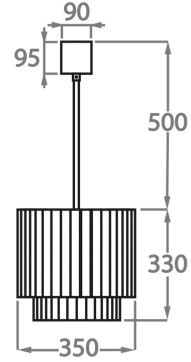

Murano Glass Finish

Clear Murano

Smoke
Murano

Satin Murano

Available Sizes

Size One

CL412-PEN,
Height: 28 cm (11.02")
Diameter: 25 cm (9.84")
Bulbs: 3 x 40W E14
Net Weight: 10 kg / 22 lb

Size Two

CL412-35,
Height: 33 cm (12.99")
Diameter: 35 cm (13.78")
Bulbs: 3 x 40W E27
Net Weight: 19 kg / 42 lb

Size Three

CL412-45,
Height: 33 cm (12.99")
Diameter: 45 cm (17.72")
Bulbs: 4 x 40W E27
Net Weight: 30 kg / 66 lb

Size Four

CL412-60,
Height: 33 cm (12.99")
Diameter: 60 cm (23.62")
Bulbs: 6 x 40W E27
Net Weight: 39 kg / 86 lb

Size Five

CL412-75,
Height: 33 cm (12.99")
Diameter: 75 cm (29.53")
Bulbs: 8 x 40W E27
Net Weight: 49 kg / 108 lb

Size Six

CL412-90,
Height: 33 cm (12.99")
Diameter: 90 cm (35.43")
Bulbs: 9 x 40W E27
Net Weight: 64 kg / 141 lb

Size Seven

CL412-100,
Height: 33 cm (12.99")
Diameter: 100 cm (39.37")
Bulbs: 12 x 40W E27
Net Weight: 96 kg / 212 lb