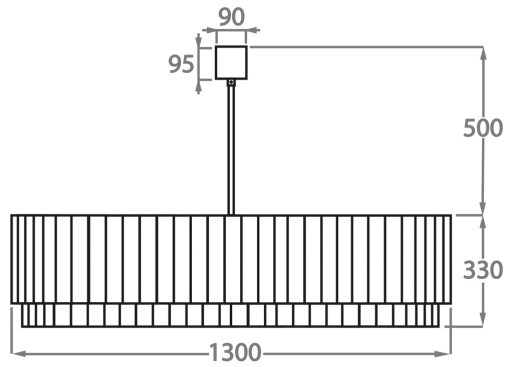

Size Four

CL451-60,
Height: 33 cm (12.99")
Diameter: 60 cm (23.62")
Bulbs: 6 x 40W E27

Size Five

CL451-75,
Height: 33 cm (12.99")
Diameter: 75 cm (29.53")
Bulbs: 8 x 40W E27
Net Weight: 40 kg / 88 lb

Size Six

CL451-90,
Height: 33 cm (12.99")
Diameter: 90 cm (35.43")
Bulbs: 9 x 40W E27
Net Weight: 84 kg / 185 lb

Size Seven

CL451-100,
Height: 33 cm (12.99")
Diameter: 100 cm (39.37")
Bulbs: 12 x 40W E27
Net Weight: 96 kg / 212 lb

Size Eight

CL451-120,
Height: 33 cm (12.99")
Diameter: 120 cm (47.24")
Bulbs: 12 x 40W E27

Size Nine

CL451-130,

Height: 33 cm (12.99")

Diameter: 130 cm (51.18")

Bulbs: 18 x 40W E27

Net Weight: 138 kg / 304 lb

The dimensions of the central rod/chain and ceiling rose are not included in the height measurements.
Standard rod/chain and ceiling rose is 50cm if not otherwise specified by customer.