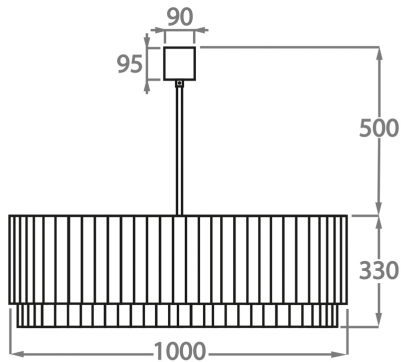

Murano Glass Finish

Clear Murano

Smoke
Murano

Satin Murano

Available Sizes

Size One

CL451-25,
Height: 33 cm (12.99")
Diameter: 25 cm (9.84")
Bulbs: 3 x 40W E14
Net Weight: 12 kg / 26 lb

Size Two

CL451-35,
Height: 33 cm (12.99")
Diameter: 35 cm (13.78")
Bulbs: 3 x 40W E27
Net Weight: 19 kg / 41 lb

Size Three

CL451-45,
Height: 33 cm (12.99")
Diameter: 45 cm (17.72")
Bulbs: 4 x 40W E27
Net Weight: 30 kg / 66 lb

Size Four

CL451-60,
Height: 33 cm (12.99")
Diameter: 60 cm (23.62")
Bulbs: 6 x 40W E27

Size Five

CL451-75,
Height: 33 cm (12.99")
Diameter: 75 cm (29.53")
Bulbs: 8 x 40W E27
Net Weight: 40 kg / 88 lb

Size Six

CL451-90,
Height: 33 cm (12.99")
Diameter: 90 cm (35.43")
Bulbs: 9 x 40W E27
Net Weight: 84 kg / 185 lb

Size Seven

CL451-100,
Height: 33 cm (12.99")
Diameter: 100 cm (39.37")
Bulbs: 12 x 40W E27
Net Weight: 96 kg / 212 lb