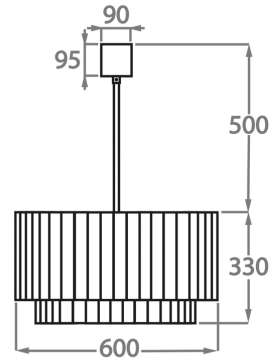

#### Murano Glass Finish

Clear Murano

Smoke  
Murano

Satin Murano

Available Sizes

**Size One**

CL412-PEN,  
Height: 28 cm (11.02")  
Diameter: 25 cm (9.84")  
Bulbs: 3 x 40W E14  
Net Weight: 10 kg / 22 lb

**Size Two**

CL412-35,  
Height: 33 cm (12.99")  
Diameter: 35 cm (13.78")  
Bulbs: 3 x 40w E27  
Net Weight: 19 kg / 42 lb

**Size Three**

CL412-45,  
Height: 33 cm (12.99")  
Diameter: 45 cm (17.72")  
Bulbs: 4 x 40w E27  
Net Weight: 22 kg / 49 lb

**Size Four**

CL412-60,  
Height: 33 cm (12.99")  
Diameter: 60 cm (23.62")  
Bulbs: 6 x 40w E27  
Net Weight: 36 kg / 79 lb

**Size Five**

CL412-75,  
Height: 33 cm (12.99")  
Diameter: 75 cm (29.53")  
Bulbs: 8 x 40w E27  
Net Weight: 49 kg / 108 lb

**Size Six**

CL412-90,  
Height: 33 cm (12.99")  
Diameter: 90 cm (35.43")  
Bulbs: 9 x 40w E27  
Net Weight: 64 kg / 142 lb

**Size Seven**

CL412-100,  
Height: 33 cm (12.99")  
Diameter: 100 cm (39.37")  
Bulbs: 12 x 40w E27  
Net Weight: 96 kg / 212 lb