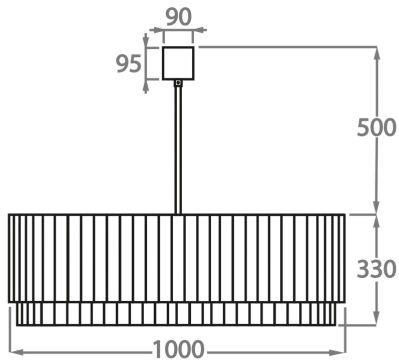

CL412-35,  
Height: 33 cm (12.99")  
Diameter: 35 cm (13.78")  
Bulbs: 3 x 40w E27  
Net Weight: 19 kg / 42 lb

**Size Three**

CL412-45,  
Height: 33 cm (12.99")  
Diameter: 45 cm (17.72")  
Bulbs: 4 x 40w E27  
Net Weight: 22 kg / 49 lb

**Size Four**

CL412-60,  
Height: 33 cm (12.99")  
Diameter: 60 cm (23.62")  
Bulbs: 6 x 40w E27  
Net Weight: 36 kg / 79 lb

**Size Five**

CL412-75,  
Height: 33 cm (12.99")  
Diameter: 75 cm (29.53")  
Bulbs: 8 x 40w E27  
Net Weight: 49 kg / 108 lb

**Size Six**

CL412-90,  
Height: 33 cm (12.99")  
Diameter: 90 cm (35.43")  
Bulbs: 9 x 40w E27  
Net Weight: 64 kg / 142 lb

**Size Seven**

CL412-100,  
Height: 33 cm (12.99")  
Diameter: 100 cm (39.37")  
Bulbs: 12 x 40w E27  
Net Weight: 96 kg / 212 lb

**Size Eight**

CL412-120,  
Height: 33 cm (12.99")  
Diameter: 120 cm (47.24")  
Bulbs: 12 x 40w E27  
Net Weight: 97 kg / 214 lb

**Size Nine**

CL412-130,

Height: 33 cm (12.99")

Diameter: 130 cm (51.18")

Bulbs: 18 x 40w E27