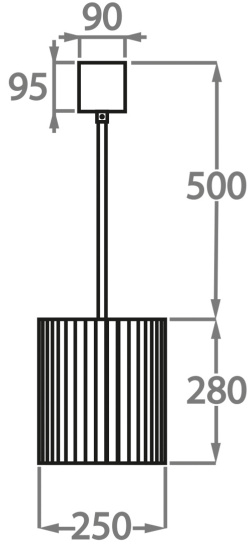

#### Murano Glass Finish

Clear Murano

Smoke  
Murano

Satin Murano

Available Sizes

**Size One**

CL412-PEN,  
Height: 28 cm (11.02")  
Diameter: 25 cm (9.84")  
Bulbs: 3 x 40W E14  
Net Weight: 10 kg / 22 lb

**Size Two**

CL412-35,  
Height: 33 cm (12.99")  
Diameter: 35 cm (13.78")  
Bulbs: 3 x 40w E27  
Net Weight: 19 kg / 42 lb

**Size Three**

CL412-45,  
Height: 33 cm (12.99")  
Diameter: 45 cm (17.72")  
Bulbs: 4 x 40w E27  
Net Weight: 22 kg / 49 lb

**Size Four**

CL412-60,  
Height: 33 cm (12.99")  
Diameter: 60 cm (23.62")  
Bulbs: 6 x 40w E27  
Net Weight: 36 kg / 79 lb

**Size Five**

CL412-75,  
Height: 33 cm (12.99")  
Diameter: 75 cm (29.53")  
Bulbs: 8 x 40w E27  
Net Weight: 49 kg / 108 lb

**Size Six**

CL412-90,  
Height: 33 cm (12.99")  
Diameter: 90 cm (35.43")  
Bulbs: 9 x 40w E27  
Net Weight: 64 kg / 142 lb

**Size Seven**

CL412-100,  
Height: 33 cm (12.99")  
Diameter: 100 cm (39.37")  
Bulbs: 12 x 40w E27  
Net Weight: 96 kg / 212 lb