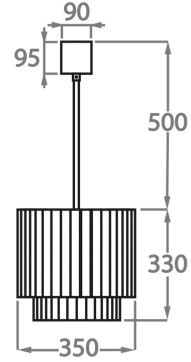

#### Murano Glass Finish

Clear Murano

Smoke  
Murano

Satin Murano

Available Sizes

**Size One**

CL412-PEN,  
Height: 28 cm (11.02")  
Diameter: 25 cm (9.84")  
Bulbs: 3 x 40W E14  
Net Weight: 10 kg / 22 lb

**Size Two**

CL412-35,  
Height: 33 cm (12.99")  
Diameter: 35 cm (13.78")  
Bulbs: 3 x 40w E27  
Net Weight: 19 kg / 42 lb

**Size Three**

CL412-45,  
Height: 33 cm (12.99")  
Diameter: 45 cm (17.72")  
Bulbs: 4 x 40w E27  
Net Weight: 22 kg / 49 lb

**Size Four**

CL412-60,  
Height: 33 cm (12.99")  
Diameter: 60 cm (23.62")  
Bulbs: 6 x 40w E27  
Net Weight: 36 kg / 79 lb

**Size Five**

CL412-75,  
Height: 33 cm (12.99")  
Diameter: 75 cm (29.53")  
Bulbs: 8 x 40w E27  
Net Weight: 49 kg / 108 lb

**Size Six**

CL412-90,  
Height: 33 cm (12.99")  
Diameter: 90 cm (35.43")  
Bulbs: 9 x 40w E27  
Net Weight: 64 kg / 142 lb

**Size Seven**

CL412-100,  
Height: 33 cm (12.99")  
Diameter: 100 cm (39.37")  
Bulbs: 12 x 40w E27  
Net Weight: 96 kg / 212 lb