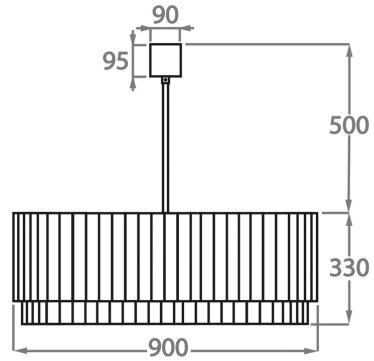

CL412-35,  
Height: 33 cm (12.99")  
Diameter: 35 cm (13.78")  
Bulbs: 3 x 40w E27  
Net Weight: 19 kg / 42 lb

**Size Three**

CL412-45,  
Height: 33 cm (12.99")  
Diameter: 45 cm (17.72")  
Bulbs: 4 x 40w E27  
Net Weight: 22 kg / 49 lb

**Size Four**

CL412-60,  
Height: 33 cm (12.99")  
Diameter: 60 cm (23.62")  
Bulbs: 6 x 40w E27  
Net Weight: 36 kg / 79 lb

**Size Five**

CL412-75,  
Height: 33 cm (12.99")  
Diameter: 75 cm (29.53")  
Bulbs: 8 x 40w E27  
Net Weight: 49 kg / 108 lb

**Size Six**

CL412-90,  
Height: 33 cm (12.99")  
Diameter: 90 cm (35.43")  
Bulbs: 9 x 40w E27  
Net Weight: 64 kg / 142 lb

**Size Seven**

CL412-100,  
Height: 33 cm (12.99")  
Diameter: 100 cm (39.37")  
Bulbs: 12 x 40w E27  
Net Weight: 96 kg / 212 lb

**Size Eight**

CL412-120,  
Height: 33 cm (12.99")  
Diameter: 120 cm (47.24")  
Bulbs: 12 x 40w E27  
Net Weight: 97 kg / 214 lb

**Size Nine**

CL412-130,

Height: 33 cm (12.99")

Diameter: 130 cm (51.18")

Bulbs: 18 x 40w E27