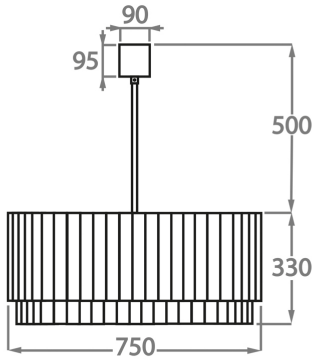

#### Murano Glass Finish

Clear Murano

Smoke  
Murano

Satin Murano

Available Sizes

**Size One**

CL412-PEN,  
Height: 28 cm (11.02")  
Diameter: 25 cm (9.84")  
Bulbs: 3 x 40W E14  
Net Weight: 10 kg / 22 lb

**Size Two**

CL412-35,  
Height: 33 cm (12.99")  
Diameter: 35 cm (13.78")  
Bulbs: 3 x 40w E27  
Net Weight: 19 kg / 42 lb

**Size Three**

CL412-45,  
Height: 33 cm (12.99")  
Diameter: 45 cm (17.72")  
Bulbs: 4 x 40w E27  
Net Weight: 22 kg / 49 lb

**Size Four**

CL412-60,  
Height: 33 cm (12.99")  
Diameter: 60 cm (23.62")  
Bulbs: 6 x 40w E27  
Net Weight: 36 kg / 79 lb

**Size Five**

CL412-75,  
Height: 33 cm (12.99")  
Diameter: 75 cm (29.53")  
Bulbs: 8 x 40w E27  
Net Weight: 49 kg / 108 lb

**Size Six**

CL412-90,  
Height: 33 cm (12.99")  
Diameter: 90 cm (35.43")  
Bulbs: 9 x 40w E27  
Net Weight: 64 kg / 142 lb

**Size Seven**

CL412-100,  
Height: 33 cm (12.99")  
Diameter: 100 cm (39.37")  
Bulbs: 12 x 40w E27  
Net Weight: 96 kg / 212 lb