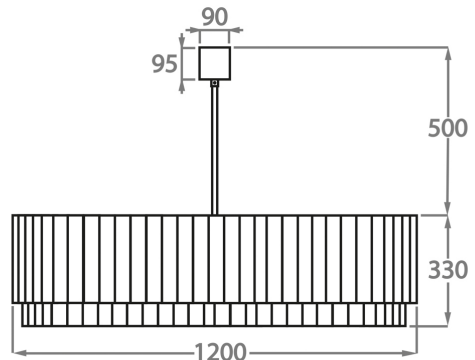

CL412-35,  
Height: 33 cm (12.99")  
Diameter: 35 cm (13.78")  
Bulbs: 3 x 40w E27  
Net Weight: 19 kg / 42 lb

**Size Three**

CL412-45,  
Height: 33 cm (12.99")  
Diameter: 45 cm (17.72")  
Bulbs: 4 x 40w E27  
Net Weight: 22 kg / 49 lb

**Size Four**

CL412-60,  
Height: 33 cm (12.99")  
Diameter: 60 cm (23.62")  
Bulbs: 6 x 40w E27  
Net Weight: 36 kg / 79 lb

**Size Five**

CL412-75,  
Height: 33 cm (12.99")  
Diameter: 75 cm (29.53")  
Bulbs: 8 x 40w E27  
Net Weight: 49 kg / 108 lb

**Size Six**

CL412-90,  
Height: 33 cm (12.99")  
Diameter: 90 cm (35.43")  
Bulbs: 9 x 40w E27  
Net Weight: 64 kg / 142 lb

**Size Seven**

CL412-100,  
Height: 33 cm (12.99")  
Diameter: 100 cm (39.37")  
Bulbs: 12 x 40w E27  
Net Weight: 96 kg / 212 lb

**Size Eight**

CL412-120,  
Height: 33 cm (12.99")  
Diameter: 120 cm (47.24")  
Bulbs: 12 x 40w E27  
Net Weight: 97 kg / 214 lb

**Size Nine**

CL412-130,

Height: 33 cm (12.99")

Diameter: 130 cm (51.18")

Bulbs: 18 x 40w E27