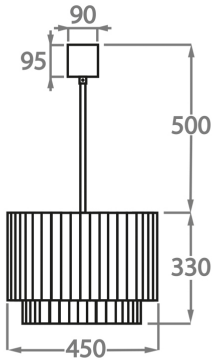

#### Murano Glass Finish

Clear Murano

Smoke  
Murano

Satin Murano

Available Sizes

**Size One**

CL412-PEN,  
Height: 28 cm (11.02")  
Diameter: 25 cm (9.84")  
Bulbs: 3 x 40W E14  
Net Weight: 10 kg / 22 lb

**Size Two**

CL412-35,  
Height: 33 cm (12.99")  
Diameter: 35 cm (13.78")  
Bulbs: 3 x 40w E27  
Net Weight: 19 kg / 42 lb

**Size Three**

CL412-45,  
Height: 33 cm (12.99")  
Diameter: 45 cm (17.72")  
Bulbs: 4 x 40w E27  
Net Weight: 22 kg / 49 lb

**Size Four**

CL412-60,  
Height: 33 cm (12.99")  
Diameter: 60 cm (23.62")  
Bulbs: 6 x 40w E27  
Net Weight: 36 kg / 79 lb

**Size Five**

CL412-75,  
Height: 33 cm (12.99")  
Diameter: 75 cm (29.53")  
Bulbs: 8 x 40w E27  
Net Weight: 49 kg / 108 lb

**Size Six**

CL412-90,  
Height: 33 cm (12.99")  
Diameter: 90 cm (35.43")  
Bulbs: 9 x 40w E27  
Net Weight: 64 kg / 142 lb

**Size Seven**

CL412-100,  
Height: 33 cm (12.99")  
Diameter: 100 cm (39.37")  
Bulbs: 12 x 40w E27  
Net Weight: 96 kg / 212 lb