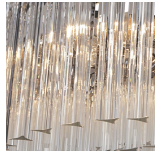

Murano Glass Finish

Clear Murano