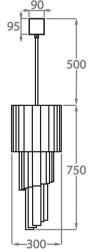

#### Murano Glass Finish

Clear Murano

Smoke  
Murano

Satin Murano

**Available Sizes**

---

**Size One**

CL410-30,

Height: 75 cm (29.53")

Diameter: 30 cm (11.81")

Bulbs: 5 x 40w E27 Golf Ball

Net Weight: 20 kg / 44 lb

**Size Two**

CL410-40,

Height: 100 cm (39.37")

Diameter: 40 cm (15.75")

Bulbs: 8 x 40w E27 Golf Ball

Net Weight: 28 kg / 62 lb

**Size Three**

CL410-55,

Height: 150 cm (59.06")

Diameter: 55 cm (21.65")

Bulbs: 13 x 40w E27 Golf Ball

Net Weight: 58 kg / 128 lb

**Size Four**

CL410-65,

Height: 200 cm (78.74")

Diameter: 65 cm (25.59")

Bulbs: 16 x 40w E27 Golf Ball

Net Weight: 90 kg / 198 lb

**Size Five**

CL410-80,