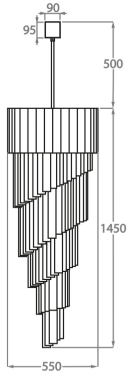

Height: 75 cm (29.53")

Diameter: 30 cm (11.81")

Bulbs: 5 x 40w E27 Golf Ball

Net Weight: 20 kg / 44 lb

**Size Two**

CL410-40,

Height: 100 cm (39.37")

Diameter: 40 cm (15.75")

Bulbs: 8 x 40w E27 Golf Ball

Net Weight: 28 kg / 62 lb

**Size Three**

CL410-55,

Height: 150 cm (59.06")

Diameter: 55 cm (21.65")

Bulbs: 13 x 40w E27 Golf Ball

Net Weight: 58 kg / 128 lb

**Size Four**

CL410-65,

Height: 200 cm (78.74")

Diameter: 65 cm (25.59")

Bulbs: 16 x 40w E27 Golf Ball

Net Weight: 90 kg / 198 lb

**Size Five**

CL410-80,

Height: 250 cm (98.43")

Diameter: 80 cm (31.5")

Bulbs: 31 x 40w E27 Golf Ball

Net Weight: 145 kg / 320 lb

The dimensions of the central rod/chain and ceiling rose are not included in the height measurements given above.  
Standard rod/chain and ceiling rose is 50cm if not otherwise specified by customer.