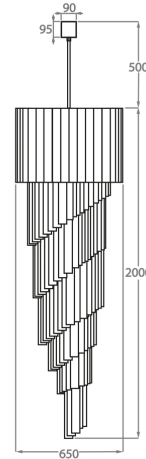

Height: 75 cm (29.53")

Diameter: 30 cm (11.81")

Bulbs: 5 x 40w E27 Golf Ball

Net Weight: 20 kg / 44 lb

**Size Two**

CL410-40,

Height: 100 cm (39.37")

Diameter: 40 cm (15.75")

Bulbs: 8 x 40w E27 Golf Ball

Net Weight: 28 kg / 62 lb

**Size Three**

CL410-55,

Height: 150 cm (59.06")

Diameter: 55 cm (21.65")

Bulbs: 13 x 40w E27 Golf Ball

Net Weight: 58 kg / 128 lb

**Size Four**

CL410-65,

Height: 200 cm (78.74")

Diameter: 65 cm (25.59")

Bulbs: 16 x 40w E27 Golf Ball

Net Weight: 90 kg / 198 lb

**Size Five**

CL410-80,

Height: 250 cm (98.43")

Diameter: 80 cm (31.5")

Bulbs: 31 x 40w E27 Golf Ball

Net Weight: 145 kg / 320 lb

The dimensions of the central rod/chain and ceiling rose are not included in the height measurements given above.  
Standard rod/chain and ceiling rose is 50cm if not otherwise specified by customer.