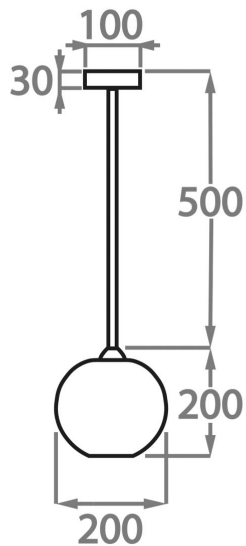

Silver

Available Sizes

One Size

CL375,

Height: 18 cm (7.09")

Diameter: 20 cm (7.87")

Bulbs: 1 x 5w E14 LED

Net Weight: 2 kg / 5 lb

The dimensions of the central supporting rod and ceiling rose are not included in the height measurements
The standard flex and ceiling rose is 50cm (20") high if not otherwise specified by the customer