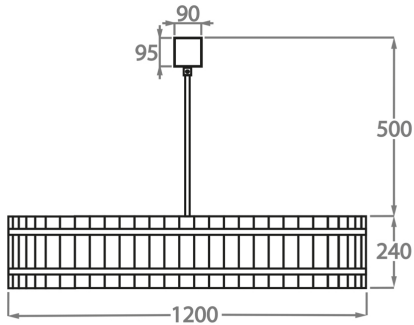

Chrome

Polished Gold

Antique
Brushed Brass

Brushed Gold

Bronze

Available Sizes

Size One

CL170-80,
Height: 24 cm (9.45")
Diameter: 80 cm (31.5")
Bulbs: 6 x 40w E27
Net Weight: 23 kg / 51 lb

Size Two

CL170-100,
Height: 24 cm (9.45")
Diameter: 100 cm (39.37")
Bulbs: 8 x 40W E27
Net Weight: 21 kg / 47 lb

Size Three

CL170-120,
Height: 24 cm (9.45")
Width: 120 cm (47.24")
Bulbs: 12 x 40w E27
Net Weight: 36 kg / 80 lb

Size Four

CL170-150,
Height: 24 cm (9.45")
Width: 150 cm (59.06")
Bulbs: 12 x 40w E27
Net Weight: 50 kg / 110 lb

The dimensions of the central supporting rod and ceiling rose are not included in the height measurements.
The standard rod and ceiling rose is 50cm (20") high if not otherwise specified by the customer.