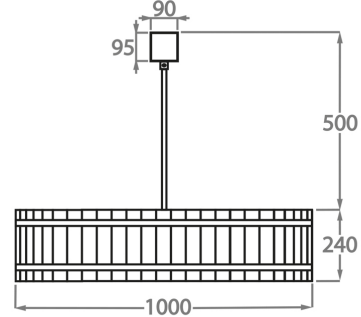

Chrome

Polished Gold

Antique
Brushed Brass

Brushed Gold

Bronze

Available Sizes

Size One

CL170-80,
Height: 24 cm (9.45")
Diameter: 80 cm (31.5")
Bulbs: 6 x 40w E27
Net Weight: 23 kg / 51 lb

Size Two

CL170-100,
Height: 24 cm (9.45")
Diameter: 100 cm (39.37")
Bulbs: 8 x 40W E27
Net Weight: 21 kg / 47 lb

Size Three

CL170-120,
Height: 24 cm (9.45")
Width: 120 cm (47.24")
Bulbs: 12 x 40w E27
Net Weight: 36 kg / 80 lb

Size Four

CL170-150,
Height: 24 cm (9.45")
Width: 150 cm (59.06")
Bulbs: 12 x 40w E27
Net Weight: 50 kg / 110 lb

The dimensions of the central supporting rod and ceiling rose are not included in the height measurements.
The standard rod and ceiling rose is 50cm (20") high if not otherwise specified by the customer.