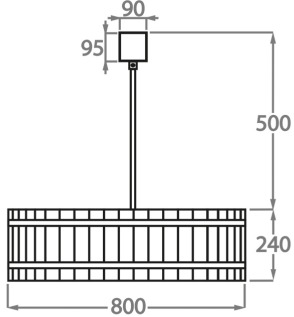

Chrome

Polished Gold

Antique
Brushed Brass

Brushed Gold

Bronze

Available Sizes

Size One

CL170-80,
Height: 24 cm (9.45")
Diameter: 80 cm (31.5")
Bulbs: 6 x 40w E27
Net Weight: 23 kg / 51 lb

Size Two

CL170-100,
Height: 24 cm (9.45")
Diameter: 100 cm (39.37")
Bulbs: 8 x 40W E27
Net Weight: 21 kg / 47 lb

Size Three

CL170-120,
Height: 24 cm (9.45")
Width: 120 cm (47.24")
Bulbs: 12 x 40w E27
Net Weight: 36 kg / 80 lb

Size Four

CL170-150,
Height: 24 cm (9.45")
Width: 150 cm (59.06")
Bulbs: 12 x 40w E27
Net Weight: 50 kg / 110 lb

The dimensions of the central supporting rod and ceiling rose are not included in the height measurements.
The standard rod and ceiling rose is 50cm (20") high if not otherwise specified by the customer.