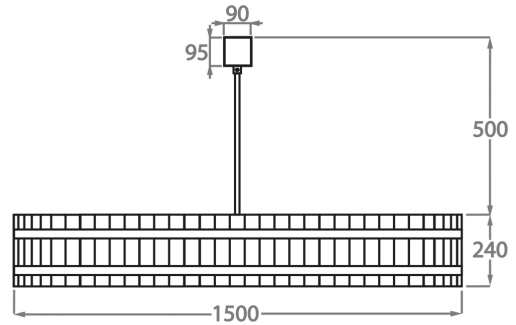

Chrome

Polished Gold

Antique
Brushed Brass

Brushed Gold

Bronze

Available Sizes

Size One

CL170-80,
Height: 24 cm (9.45")
Diameter: 80 cm (31.5")
Bulbs: 6 x 40w E27
Net Weight: 23 kg / 51 lb

Size Two

CL170-100,
Height: 24 cm (9.45")
Diameter: 100 cm (39.37")
Bulbs: 8 x 40W E27
Net Weight: 21 kg / 47 lb

Size Three

CL170-120,
Height: 24 cm (9.45")
Width: 120 cm (47.24")
Bulbs: 12 x 40w E27
Net Weight: 36 kg / 80 lb

Size Four

CL170-150,
Height: 24 cm (9.45")
Width: 150 cm (59.06")
Bulbs: 12 x 40w E27
Net Weight: 50 kg / 110 lb

The dimensions of the central supporting rod and ceiling rose are not included in the height measurements.
The standard rod and ceiling rose is 50cm (20") high if not otherwise specified by the customer.