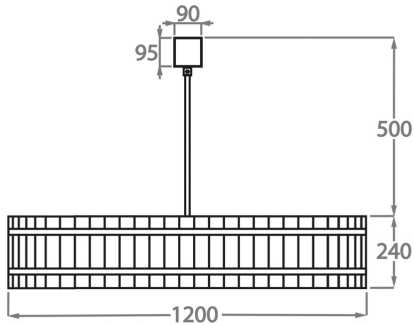

CL170-80,
Height: 24 cm (9.45")
Diameter: 80 cm (31.5")
Bulbs: 6 x 40w E27
Net Weight: 23 kg / 51 lb

Size Two

CL170-100,
Height: 24 cm (9.45")
Diameter: 100 cm (39.37")
Bulbs: 8 x 40W E27
Net Weight: 28 kg / 62 lb

Size Three

CL170-120,
Height: 24 cm (9.45")
Diameter: 120 cm (47.24")
Bulbs: 12 x 40w E27
Net Weight: 36 kg / 80 lb

Size Four

CL170-150,
Height: 24 cm (9.45")
Diameter: 150 cm (59.06")
Bulbs: 12 x 40w E27
Net Weight: 50 kg / 110 lb

The dimensions of the central supporting rod and ceiling rose are not included in the height measurements.
The standard rod and ceiling rose is 50cm (20") high if not otherwise specified by the customer.