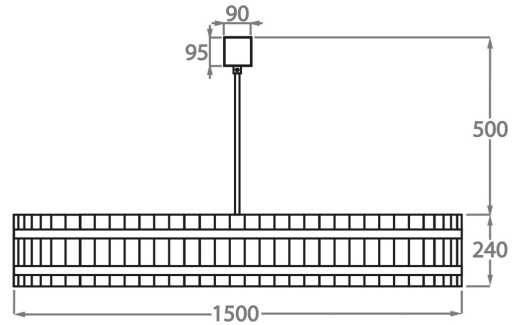

CL170-80,
Height: 24 cm (9.45")
Diameter: 80 cm (31.5")
Bulbs: 6 x 40w E27
Net Weight: 23 kg / 51 lb

Size Two

CL170-100,
Height: 24 cm (9.45")
Diameter: 100 cm (39.37")
Bulbs: 8 x 40W E27
Net Weight: 28 kg / 62 lb

Size Three

CL170-120,
Height: 24 cm (9.45")
Diameter: 120 cm (47.24")
Bulbs: 12 x 40w E27
Net Weight: 36 kg / 80 lb

Size Four

CL170-150,
Height: 24 cm (9.45")
Diameter: 150 cm (59.06")
Bulbs: 12 x 40w E27
Net Weight: 50 kg / 110 lb

The dimensions of the central supporting rod and ceiling rose are not included in the height measurements.
The standard rod and ceiling rose is 50cm (20") high if not otherwise specified by the customer.