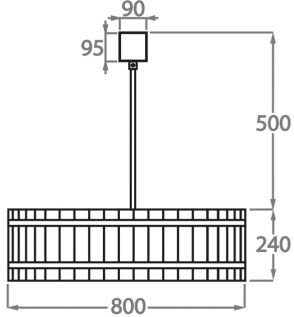

CL170-80,
Height: 24 cm (9.45")
Diameter: 80 cm (31.5")
Bulbs: 6 x 40w E27
Net Weight: 23 kg / 51 lb

Size Two

CL170-100,
Height: 24 cm (9.45")
Diameter: 100 cm (39.37")
Bulbs: 8 x 40W E27
Net Weight: 28 kg / 62 lb

Size Three

CL170-120,
Height: 24 cm (9.45")
Diameter: 120 cm (47.24")
Bulbs: 12 x 40w E27
Net Weight: 36 kg / 80 lb

Size Four

CL170-150,
Height: 24 cm (9.45")
Diameter: 150 cm (59.06")
Bulbs: 12 x 40w E27
Net Weight: 50 kg / 110 lb

The dimensions of the central supporting rod and ceiling rose are not included in the height measurements.
The standard rod and ceiling rose is 50cm (20") high if not otherwise specified by the customer.