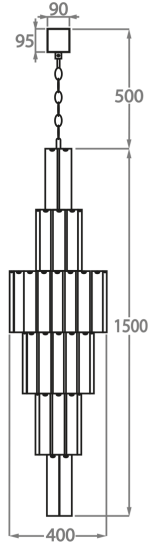

BELLA FIGURA

Eaton Square Chandelier

CL129

Collection Name

MAYFAIR COLLECTION

A very elegant chandelier of symmetrical proportions - decorated with hand-carved Lucite tiles. Ideal for use in atriums and stairwells.

Test Certification

IEC (International Electrotechnical Commission) test certificates available - will incur a surcharge

CL129-40 in Hand-carved Lucite and Chrome

Available Finishes

Lucite Finish

Clear Hand-Carved Lucite

Metal Finish

Polished Gold

Chrome

Brushed Dark
Bronze

Available Sizes

One Size Only

CL129-40,

Height: 150 cm (59.06")

Diameter: 40 cm (15.75")

Bulbs: 19 x 40w E27

Net Weight: 18 kg / 40 lb

The dimensions of the central chain and ceiling rose are not included in the height measurements.
The standard chain and ceiling rose is 50cm (20") high if not otherwise specified by the customer.