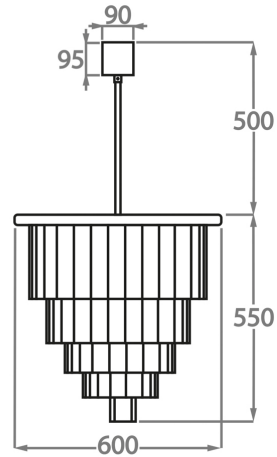

Clear Hand-Carved Lucite

Metal Finish

Polished Gold

Brushed Dark
Bronze

Chrome

Available Sizes

Size One

CL126-30,
Height: 50 cm (19.69")
Diameter: 30 cm (11.81")
Bulbs: 4 x 40w E27
Net Weight: 10 kg / 22 lb

Size Two

CL126-40,
Height: 50 cm (19.69")
Diameter: 40 cm (15.75")
Bulbs: 4 x 40w E27
Net Weight: 15 kg / 33 lb

Size Three

CL126-50,
Height: 55 cm (21.65")
Diameter: 50 cm (19.69")
Bulbs: 6 x 40w E27
Net Weight: 20 kg / 44 lb

Size Four

CL126-60,
Height: 55 cm (21.65")
Diameter: 60 cm (23.62")
Bulbs: 7 x 40w E27
Net Weight: 30 kg / 66 lb

Size Five

CL126-75,
Height: 80 cm (31.5")
Diameter: 75 cm (29.53")
Bulbs: 10 x 40w E27
Net Weight: 50 kg / 110 lb

Size Six

CL126-90,
Height: 80 cm (31.5")
Diameter: 90 cm (35.43")
Bulbs: 13 x 40w E27
Net Weight: 70 kg / 154 lb

The dimensions of the central chain and ceiling rose are not included in the height measurements
The standard chain and ceiling rose is 50cm (20") high if not otherwise specified by the customer