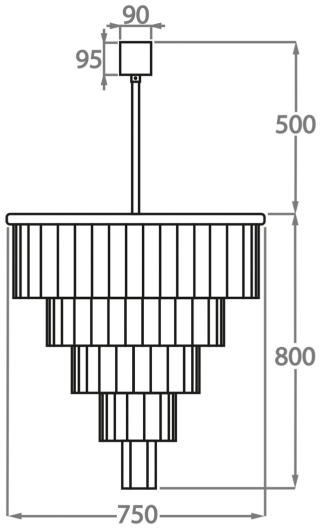

Clear Hand-Carved Lucite

Metal Finish

Polished Gold

Brushed Dark
Bronze

Chrome

Available Sizes

Size One

CL126-30,
Height: 50 cm (19.69")
Diameter: 30 cm (11.81")
Bulbs: 4 x 40w E27
Net Weight: 10 kg / 22 lb

Size Two

CL126-40,
Height: 50 cm (19.69")
Diameter: 40 cm (15.75")
Bulbs: 4 x 40w E27
Net Weight: 15 kg / 33 lb

Size Three

CL126-50,
Height: 55 cm (21.65")
Diameter: 50 cm (19.69")
Bulbs: 6 x 40w E27
Net Weight: 20 kg / 44 lb

Size Four

CL126-60,
Height: 55 cm (21.65")
Diameter: 60 cm (23.62")
Bulbs: 7 x 40w E27
Net Weight: 30 kg / 66 lb

Size Five

CL126-75,
Height: 80 cm (31.5")
Diameter: 75 cm (29.53")
Bulbs: 10 x 40w E27
Net Weight: 50 kg / 110 lb

Size Six

CL126-90,
Height: 80 cm (31.5")
Diameter: 90 cm (35.43")
Bulbs: 13 x 40w E27
Net Weight: 70 kg / 154 lb

The dimensions of the central chain and ceiling rose are not included in the height measurements
The standard chain and ceiling rose is 50cm (20") high if not otherwise specified by the customer