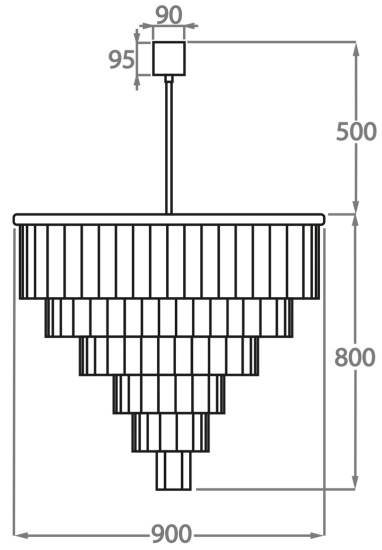

Clear Hand-Carved Lucite

Metal Finish

Polished Gold

Brushed Dark
Bronze

Chrome

Available Sizes

Size One

CL126-30,
Height: 50 cm (19.69")
Diameter: 30 cm (11.81")
Bulbs: 4 x 40w E27
Net Weight: 10 kg / 22 lb

Size Two

CL126-40,
Height: 50 cm (19.69")
Diameter: 40 cm (15.75")
Bulbs: 4 x 40w E27
Net Weight: 15 kg / 33 lb

Size Three

CL126-50,
Height: 55 cm (21.65")
Diameter: 50 cm (19.69")
Bulbs: 6 x 40w E27
Net Weight: 20 kg / 44 lb

Size Four

CL126-60,
Height: 55 cm (21.65")
Diameter: 60 cm (23.62")
Bulbs: 7 x 40w E27
Net Weight: 30 kg / 66 lb

Size Five

CL126-75,
Height: 80 cm (31.5")
Diameter: 75 cm (29.53")
Bulbs: 10 x 40w E27
Net Weight: 50 kg / 110 lb

Size Six

CL126-90,
Height: 80 cm (31.5")
Diameter: 90 cm (35.43")
Bulbs: 13 x 40w E27
Net Weight: 70 kg / 154 lb

The dimensions of the central chain and ceiling rose are not included in the height measurements
The standard chain and ceiling rose is 50cm (20") high if not otherwise specified by the customer