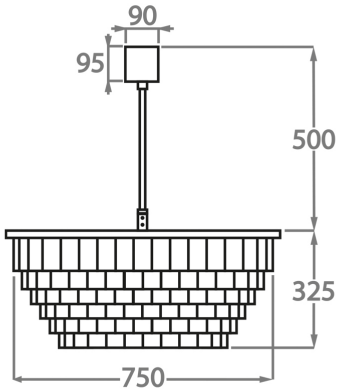

#### Murano Glass Finish

Hammered Glass

Available Sizes

**Size One**

CL125-45,  
Height: 18.5 cm (7.28")  
Diameter: 45 cm (17.72")  
Bulbs: 4 x 40W E14  
Net Weight: 7 kg / 15 lb

**Size Two**

CL125-60,  
Height: 25.5 cm (10.04")  
Diameter: 60 cm (23.62")  
Bulbs: 6 x 40W E27  
Net Weight: 14 kg / 31 lb

**Size Three**

CL125-75,  
Height: 32.5 cm (12.8")  
Diameter: 75 cm (29.53")  
Bulbs: 8 x 40W E27  
Net Weight: 19 kg / 42 lb

**Size Four**

CL125-90,  
Height: 39.5 cm (15.55")  
Diameter: 90 cm (35.43")  
Bulbs: 8 x 40W E27  
Net Weight: 21 kg / 46 lb

### Size Five

CL125-105,  
Height: 49 cm (19.29")  
Diameter: 105 cm (41.34")  
Bulbs: 10 x 40W E27  
Net Weight: 25 kg / 55 lb

### Size Six

CL125-120,  
Height: 53.5 cm (21.06")  
Diameter: 120 cm (47.24")  
Bulbs: 12 x 40W E27  
Net Weight: 45 kg / 99 lb

The dimensions of the central supporting rod and ceiling rose are not included in the height measurements.  
The standard rod and ceiling rose is 50cm (20") high if not otherwise specified by the customer.