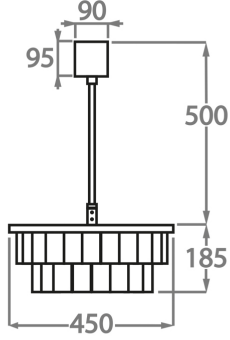

#### Murano Glass Finish

Hammered Glass

Available Sizes

**Size One**

CL125-45,  
Height: 18.5 cm (7.28")  
Diameter: 45 cm (17.72")  
Bulbs: 4 x 40W E14  
Net Weight: 7 kg / 15 lb

**Size Two**

CL125-60,  
Height: 25.5 cm (10.04")  
Diameter: 60 cm (23.62")  
Bulbs: 6 x 40W E27  
Net Weight: 14 kg / 31 lb

**Size Three**

CL125-75,  
Height: 32.5 cm (12.8")  
Diameter: 75 cm (29.53")  
Bulbs: 8 x 40W E27  
Net Weight: 19 kg / 42 lb

**Size Four**

CL125-90,  
Height: 39.5 cm (15.55")  
Diameter: 90 cm (35.43")  
Bulbs: 8 x 40W E27  
Net Weight: 21 kg / 46 lb

### Size Five

CL125-105,  
Height: 49 cm (19.29")  
Diameter: 105 cm (41.34")  
Bulbs: 10 x 40W E27  
Net Weight: 25 kg / 55 lb

### Size Six

CL125-120,  
Height: 53.5 cm (21.06")  
Diameter: 120 cm (47.24")  
Bulbs: 12 x 40W E27  
Net Weight: 45 kg / 99 lb

The dimensions of the central supporting rod and ceiling rose are not included in the height measurements.  
The standard rod and ceiling rose is 50cm (20") high if not otherwise specified by the customer.