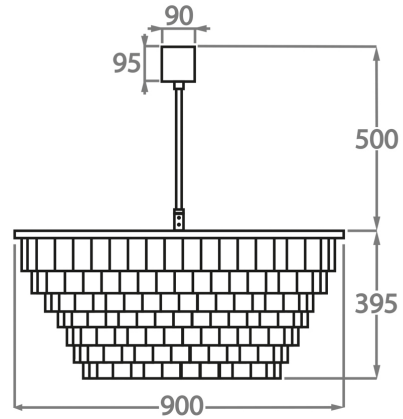

#### Murano Glass Finish

Hammered Glass

Available Sizes

**Size One**

CL125-45,  
Height: 18.5 cm (7.28")  
Diameter: 45 cm (17.72")  
Bulbs: 4 x 40W E14  
Net Weight: 7 kg / 15 lb

**Size Two**

CL125-60,  
Height: 25.5 cm (10.04")  
Diameter: 60 cm (23.62")  
Bulbs: 6 x 40W E27  
Net Weight: 14 kg / 31 lb

**Size Three**

CL125-75,  
Height: 32.5 cm (12.8")  
Diameter: 75 cm (29.53")  
Bulbs: 8 x 40W E27  
Net Weight: 19 kg / 42 lb

**Size Four**

CL125-90,  
Height: 39.5 cm (15.55")  
Diameter: 90 cm (35.43")  
Bulbs: 8 x 40W E27  
Net Weight: 21 kg / 46 lb

### Size Five

CL125-105,  
Height: 49 cm (19.29")  
Diameter: 105 cm (41.34")  
Bulbs: 10 x 40W E27  
Net Weight: 25 kg / 55 lb

### Size Six

CL125-120,  
Height: 53.5 cm (21.06")  
Diameter: 120 cm (47.24")  
Bulbs: 12 x 40W E27  
Net Weight: 45 kg / 99 lb

The dimensions of the central supporting rod and ceiling rose are not included in the height measurements.  
The standard rod and ceiling rose is 50cm (20") high if not otherwise specified by the customer.