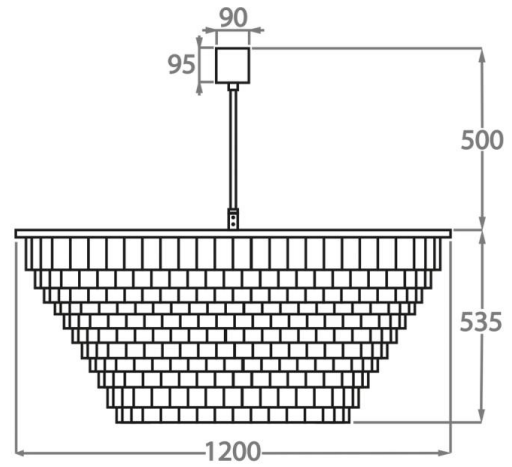

#### Murano Glass Finish

Hammered Glass

Available Sizes

**Size One**

CL125-45,  
Height: 18.5 cm (7.28")  
Diameter: 45 cm (17.72")  
Bulbs: 4 x 40W E14  
Net Weight: 7 kg / 15 lb

**Size Two**

CL125-60,  
Height: 25.5 cm (10.04")  
Diameter: 60 cm (23.62")  
Bulbs: 6 x 40W E27  
Net Weight: 14 kg / 31 lb

**Size Three**

CL125-75,  
Height: 32.5 cm (12.8")  
Diameter: 75 cm (29.53")  
Bulbs: 8 x 40W E27  
Net Weight: 19 kg / 42 lb

**Size Four**

CL125-90,  
Height: 39.5 cm (15.55")  
Diameter: 90 cm (35.43")  
Bulbs: 8 x 40W E27  
Net Weight: 21 kg / 46 lb

### Size Five

CL125-105,  
Height: 49 cm (19.29")  
Diameter: 105 cm (41.34")  
Bulbs: 10 x 40W E27  
Net Weight: 25 kg / 55 lb

### Size Six

CL125-120,  
Height: 53.5 cm (21.06")  
Diameter: 120 cm (47.24")  
Bulbs: 12 x 40W E27  
Net Weight: 45 kg / 99 lb

The dimensions of the central supporting rod and ceiling rose are not included in the height measurements.  
The standard rod and ceiling rose is 50cm (20") high if not otherwise specified by the customer.