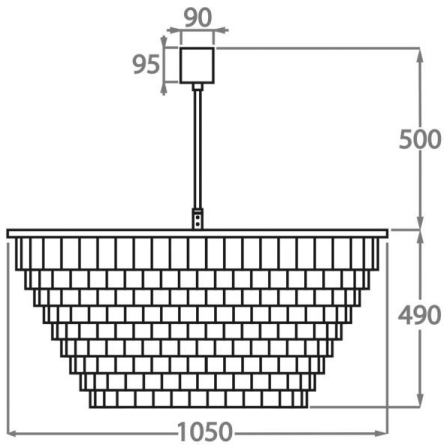

#### Murano Glass Finish

Hammered Glass

Available Sizes

**Size One**

CL125-45,  
Height: 18.5 cm (7.28")  
Diameter: 45 cm (17.72")  
Bulbs: 4 x 40W E14  
Net Weight: 7 kg / 15 lb

**Size Two**

CL125-60,  
Height: 25.5 cm (10.04")  
Diameter: 60 cm (23.62")  
Bulbs: 6 x 40W E27  
Net Weight: 14 kg / 31 lb

**Size Three**

CL125-75,  
Height: 32.5 cm (12.8")  
Diameter: 75 cm (29.53")  
Bulbs: 8 x 40W E27  
Net Weight: 19 kg / 42 lb

**Size Four**

CL125-90,  
Height: 39.5 cm (15.55")  
Diameter: 90 cm (35.43")  
Bulbs: 8 x 40W E27  
Net Weight: 21 kg / 46 lb

### Size Five

CL125-105,  
Height: 49 cm (19.29")  
Diameter: 105 cm (41.34")  
Bulbs: 10 x 40W E27  
Net Weight: 25 kg / 55 lb

### Size Six

CL125-120,  
Height: 53.5 cm (21.06")  
Diameter: 120 cm (47.24")  
Bulbs: 12 x 40W E27  
Net Weight: 45 kg / 99 lb

The dimensions of the central supporting rod and ceiling rose are not included in the height measurements.  
The standard rod and ceiling rose is 50cm (20") high if not otherwise specified by the customer.