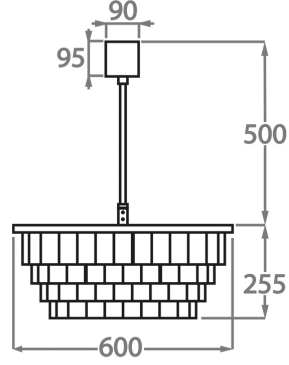

#### Murano Glass Finish

Hammered Glass

Available Sizes

**Size One**

CL125-45,  
Height: 18.5 cm (7.28")  
Diameter: 45 cm (17.72")  
Bulbs: 4 x 40W E14  
Net Weight: 7 kg / 15 lb

**Size Two**

CL125-60,  
Height: 25.5 cm (10.04")  
Diameter: 60 cm (23.62")  
Bulbs: 6 x 40W E27  
Net Weight: 14 kg / 31 lb

**Size Three**

CL125-75,  
Height: 32.5 cm (12.8")  
Diameter: 75 cm (29.53")  
Bulbs: 8 x 40W E27  
Net Weight: 19 kg / 42 lb

**Size Four**

CL125-90,  
Height: 39.5 cm (15.55")  
Diameter: 90 cm (35.43")  
Bulbs: 8 x 40W E27  
Net Weight: 21 kg / 46 lb

### Size Five

CL125-105,  
Height: 49 cm (19.29")  
Diameter: 105 cm (41.34")  
Bulbs: 10 x 40W E27  
Net Weight: 25 kg / 55 lb

### Size Six

CL125-120,  
Height: 53.5 cm (21.06")  
Diameter: 120 cm (47.24")  
Bulbs: 12 x 40W E27  
Net Weight: 45 kg / 99 lb

The dimensions of the central supporting rod and ceiling rose are not included in the height measurements.  
The standard rod and ceiling rose is 50cm (20") high if not otherwise specified by the customer.