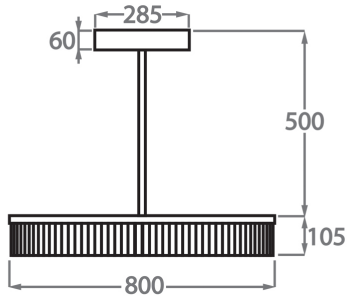

CL123-S-80,

Height: 10.5 cm (4.13")

Diameter: 80 cm (31.5")

Bulbs: 1 x 35W LED Strip with a life expectancy of 50,000 hours

Net Weight: 20 kg / 45 lb

Size Two

CL123-S-100,

Height: 10.5 cm (4.13")

Diameter: 100 cm (39.37")

Bulbs: 1 x 45W LED Strip with life expectancy of 50,000 hours

Net Weight: 25 kg / 55 lb

Size Three

CL123-S-120,

Height: 10.5 cm (4.13")

Diameter: 120 cm (47.24")

Bulbs: 1 x 55W LED Strip with a life expectancy of 50,000 hours

Net Weight: 30 kg / 66 lb

Please note we offer two options for our LED lit products that you can discuss with your sales advisor:

Warm White - 2700K - 2900K

Cool White - 5000K - 6000K

The dimensions of the central supporting rod and ceiling rose are not included in the height measurements.

The standard rod and ceiling rose are 50cm (20") high if not otherwise specified by the customer.