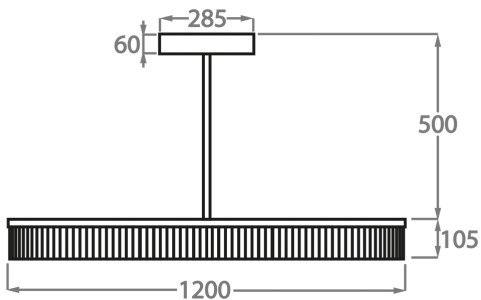

CL123-S-80,

Height: 10.5 cm (4.13")

Diameter: 80 cm (31.5")

Bulbs: 1 x 35W LED Strip with a life expectancy of 50,000 hours

Net Weight: 20 kg / 45 lb

Size Two

CL123-S-100,

Height: 10.5 cm (4.13")

Diameter: 100 cm (39.37")

Bulbs: 1 x 45W LED Strip with life expectancy of 50,000 hours

Net Weight: 25 kg / 55 lb

Size Three

CL123-S-120,

Height: 10.5 cm (4.13")

Diameter: 120 cm (47.24")

Bulbs: 1 x 55W LED Strip with a life expectancy of 50,000 hours

Net Weight: 30 kg / 66 lb

Please note we offer two options for our LED lit products that you can discuss with your sales advisor:

Warm White - 2700K - 2900K

Cool White - 5000K - 6000K

The dimensions of the central supporting rod and ceiling rose are not included in the height measurements.

The standard rod and ceiling rose are 50cm (20") high if not otherwise specified by the customer.