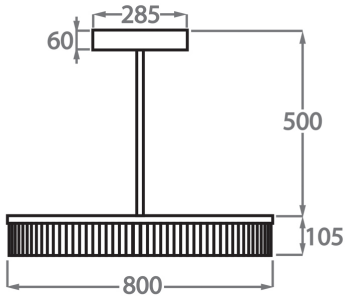

CL123-S-80,

Height: 10.5 cm (4.13")

Diameter: 80 cm (31.5")

Bulbs: 1 x 35W LED Strip with a life expectancy of 50,000 hours

Net Weight: 20 kg / 45 lb

Size Two

CL123-S-100,

Height: 10.5 cm (4.13")

Diameter: 100 cm (39.37")

Bulbs: 1 x 45W LED Strip with life expectancy of 50,000 hours

Net Weight: 25 kg / 55 lb

Size Three

CL123-S-120,

Height: 10.5 cm (4.13")

Diameter: 120 cm (47.24")

Bulbs: 1 x 55W LED Strip with a life expectancy of 50,000 hours

Net Weight: 30 kg / 66 lb

Please note we offer two options for our LED lit products that you can discuss with your sales advisor:

Warm White - 2700K - 2900K

Cool White - 5000K - 6000K

The dimensions of the central supporting rod and ceiling rose are not included in the height measurements.

The standard rod and ceiling rose are 50cm (20") high if not otherwise specified by the customer.