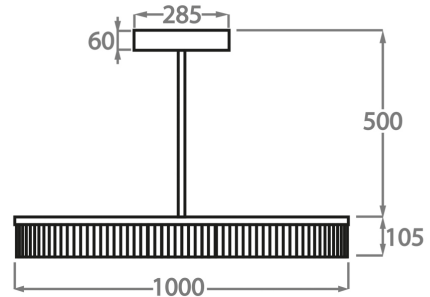

CL123-S-80,

Height: 10.5 cm (4.13")

Diameter: 80 cm (31.5")

Bulbs: 1 x 35W LED Strip with a life expectancy of 50,000 hours

Net Weight: 20 kg / 45 lb

Size Two

CL123-S-100,

Height: 10.5 cm (4.13")

Diameter: 100 cm (39.37")

Bulbs: 1 x 45W LED Strip with life expectancy of 50,000 hours

Net Weight: 25 kg / 55 lb

Size Three

CL123-S-120,

Height: 10.5 cm (4.13")

Diameter: 120 cm (47.24")

Bulbs: 1 x 55W LED Strip with a life expectancy of 50,000 hours

Net Weight: 30 kg / 66 lb

Please note we offer two options for our LED lit products that you can discuss with your sales advisor:

Warm White - 2700K - 2900K

Cool White - 5000K - 6000K

The dimensions of the central supporting rod and ceiling rose are not included in the height measurements.

The standard rod and ceiling rose are 50cm (20") high if not otherwise specified by the customer.