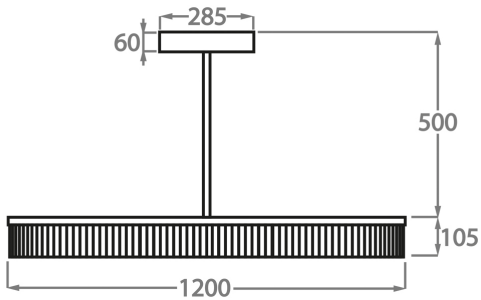

CL123-S-80,

Height: 10.5 cm (4.13")

Diameter: 80 cm (31.5")

Bulbs: 1 x 35W LED Strip with a life expectancy of 50,000 hours

Net Weight: 20 kg / 45 lb

Size Two

CL123-S-100,

Height: 10.5 cm (4.13")

Diameter: 100 cm (39.37")

Bulbs: 1 x 45W LED Strip with life expectancy of 50,000 hours

Net Weight: 25 kg / 55 lb

Size Three

CL123-S-120,

Height: 10.5 cm (4.13")

Diameter: 120 cm (47.24")

Bulbs: 1 x 55W LED Strip with a life expectancy of 50,000 hours

Net Weight: 30 kg / 66 lb

Please note we offer two options for our LED lit products that you can discuss with your sales advisor:

Warm White - 2700K - 2900K

Cool White - 5000K - 6000K

The dimensions of the central supporting rod and ceiling rose are not included in the height measurements.

The standard rod and ceiling rose are 50cm (20") high if not otherwise specified by the customer.