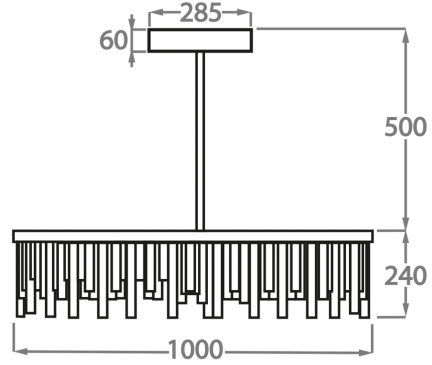

CL123-R-80,

Height: 24 cm (9.45")

Diameter: 80 cm (31.5")

Bulbs: 2 x 35W LED Strip with a life expectancy of 50,000 hours

Net Weight: 28 kg / 62 lb

Size Two

CL123-R-100,

Height: 24 cm (9.45")

Diameter: 100 cm (39.37")

Bulbs: 2 x 45W LED Strip with life expectancy of 50,000 hours

Net Weight: 38 kg / 84 lb

Size Three

CL123-R-120,

Height: 24 cm (9.45")

Diameter: 120 cm (47.24")

Bulbs: 2 x 55W LED Strip with a life expectancy of 50,000 hours

Net Weight: 45 kg / 99 lb

Please note we offer two options for our LED lit products that you can discuss with your sales advisor:

Warm White - 2700K - 2900K

Cool White - 5000K - 6000K

The dimensions of the central supporting rod and ceiling rose are not included in the height measurements

The standard rod and ceiling rose are 50cm (20") high if not otherwise specified by the customer