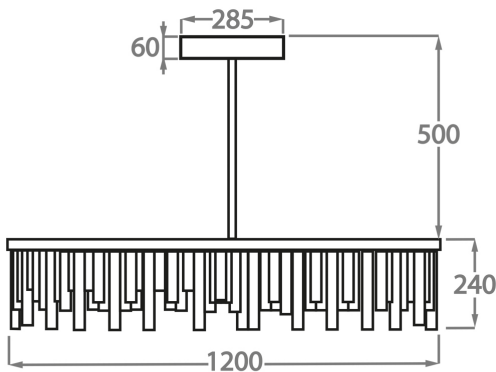

CL123-R-80,

Height: 24 cm (9.45")

Diameter: 80 cm (31.5")

Bulbs: 2 x 35W LED Strip with a life expectancy of 50,000 hours

Net Weight: 28 kg / 62 lb

Size Two

CL123-R-100,

Height: 24 cm (9.45")

Diameter: 100 cm (39.37")

Bulbs: 2 x 45W LED Strip with life expectancy of 50,000 hours

Net Weight: 38 kg / 84 lb

Size Three

CL123-R-120,

Height: 24 cm (9.45")

Diameter: 120 cm (47.24")

Bulbs: 2 x 55W LED Strip with a life expectancy of 50,000 hours

Net Weight: 45 kg / 99 lb

Please note we offer two options for our LED lit products that you can discuss with your sales advisor:

Warm White - 2700K - 2900K

Cool White - 5000K - 6000K

The dimensions of the central supporting rod and ceiling rose are not included in the height measurements

The standard rod and ceiling rose are 50cm (20") high if not otherwise specified by the customer