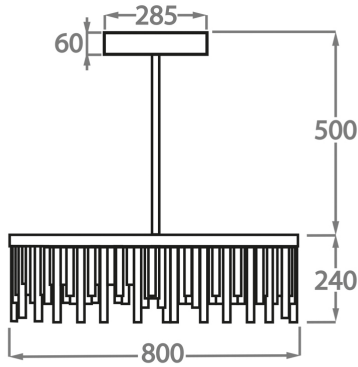

BELLA FIGURA

Belgrave Square Chandelier

CL123-R

Collection Name

MAYFAIR COLLECTION

This contemporary Belgrave Square Drum chandelier with a ring of sporadic length Lucite rods and a large central mirror in distressed glass. This ornate chandelier is lit by a long LED strip positioned above the Lucite rods to create a beautifully warm lighting effect which is reflected off the distressed mirror. With a height of only 24cm (9.5") plus the central rod and ceiling rose, this chandelier is perfect for rooms with slightly lower ceiling heights.

CL123-R-80,

Height: 24 cm (9.45")

Diameter: 80 cm (31.5")

Bulbs: 2 x 35W LED Strip with a life expectancy of 50,000 hours

Net Weight: 28 kg / 62 lb

Size Two

CL123-R-100,

Height: 24 cm (9.45")

Diameter: 100 cm (39.37")

Bulbs: 2 x 45W LED Strip with life expectancy of 50,000 hours

Net Weight: 38 kg / 84 lb

Size Three

CL123-R-120,

Height: 24 cm (9.45")

Diameter: 120 cm (47.24")

Bulbs: 2 x 55W LED Strip with a life expectancy of 50,000 hours

The standard rod and ceiling rose are 50cm (20") high if not otherwise specified by the customer