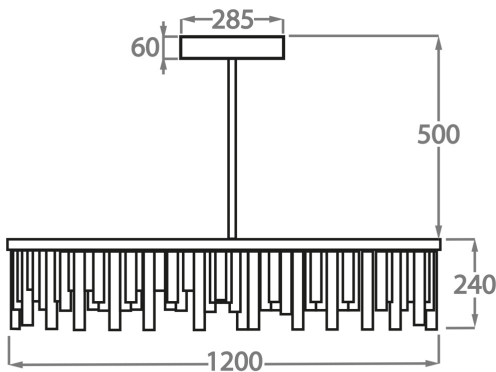

Size Three

CL123-R-120,

Height: 24 cm (9.45")

Diameter: 120 cm (47.24")

Bulbs: 2 x 55W LED Strip with a life expectancy of 50,000 hours

Net Weight: 45 kg / 99 lb