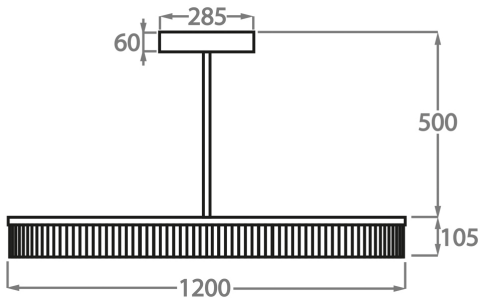

Size Three

CL123-S-120,

Height: 10.5 cm (4.13")

Diameter: 120 cm (47.24")

Bulbs: 1 x 55W LED Strip with a life expectancy of 50,000 hours

Net Weight: 30 kg / 66 lb