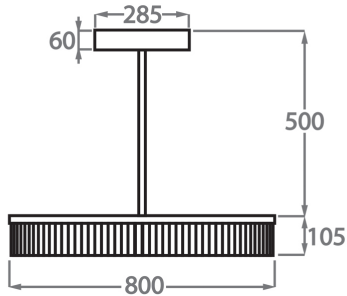

**Size One**

CL123-S-80,

Height: 10.5 cm (4.13")

Diameter: 80 cm (31.5")

Bulbs: 1 x 35W LED Strip with a life expectancy of 50,000 hours

Net Weight: 20 kg / 45 lb

**Size Two**

CL123-S-100,

Height: 10.5 cm (4.13")

Diameter: 100 cm (39.37")

Bulbs: 1 x 45W LED Strip with life expectancy of 50,000 hours

Net Weight: 25 kg / 55 lb

**Size Three**

CL123-S-120,

Height: 10.5 cm (4.13")

Diameter: 120 cm (47.24")

Cool White - 5000K - 6000K

The dimensions of the central supporting rod and ceiling rose are not included in the height measurements.

The standard rod and ceiling rose are 50cm (20") high if not otherwise specified by the customer.