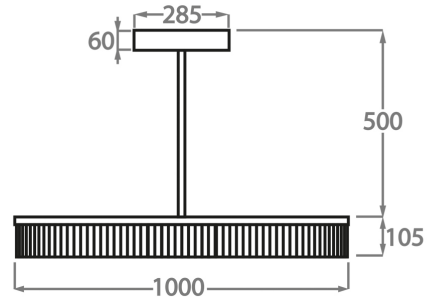

**Size One**

CL123-S-80,

Height: 10.5 cm (4.13")

Diameter: 80 cm (31.5")

Bulbs: 1 x 35W LED Strip with a life expectancy of 50,000 hours

Net Weight: 20 kg / 45 lb

**Size Two**

CL123-S-100,

Height: 10.5 cm (4.13")

Diameter: 100 cm (39.37")

Bulbs: 1 x 45W LED Strip with life expectancy of 50,000 hours

Net Weight: 25 kg / 55 lb

**Size Three**

CL123-S-120,

Height: 10.5 cm (4.13")

Diameter: 120 cm (47.24")

Cool White - 5000K - 6000K

The dimensions of the central supporting rod and ceiling rose are not included in the height measurements.

The standard rod and ceiling rose are 50cm (20") high if not otherwise specified by the customer.