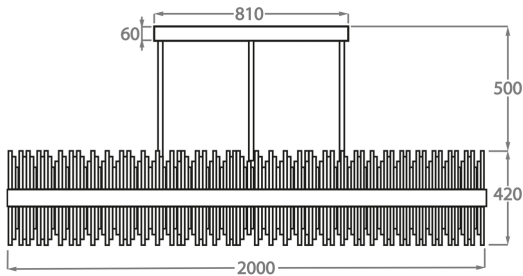

CL122-RECT-100,
Height: 42 cm (16.54")
Width: 28 cm (11.02")
Length: 100 cm (39.37")
Bulbs: 1 x 45W LED strip
Net Weight: 23 kg / 51 lb

Size Two

CL122-RECT-150,
Height: 42 cm (16.54")
Width: 28 cm (11.02")
Length: 150 cm (59.06")
Bulbs: 1 x 60W LED strip
Net Weight: 32 kg / 71 lb

Size Three

CL122-RECT-200,
Height: 42 cm (16.54")
Width: 28 cm (11.02")
Depth: 200 cm (78.74")
Bulbs: 1 x 85W LED strip
Net Weight: 40 kg / 88 lb

Please note as standard all of our LED lights give off a warm light (3500k warm light)

The dimensions of the supporting rods and ceiling rose are not included in the height measurements.
The standard rods and ceiling rose are 50cm (20") high if not otherwise specified by the customer.