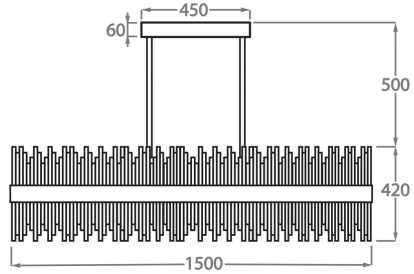

## Available Sizes

---

### Size One

CL122-RECT-100,  
Height: 42 cm (16.54")  
Width: 28 cm (11.02")  
Length: 100 cm (39.37")  
Bulbs: 1 x 45W LED strip  
Net Weight: 23 kg / 51 lb

### Size Two

CL122-RECT-150,  
Height: 42 cm (16.54")  
Width: 28 cm (11.02")  
Length: 150 cm (59.06")  
Bulbs: 1 x 60W LED strip  
Net Weight: 32 kg / 71 lb

### Size Three

CL122-RECT-200,  
Height: 42 cm (16.54")  
Width: 28 cm (11.02")  
Depth: 200 cm (78.74")  
Bulbs: 1 x 85W LED strip  
Net Weight: 40 kg / 88 lb

Please note as standard all of our LED lights give off a warm light (3500k warm light)