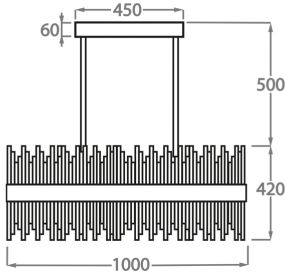

## Available Sizes

---

### Size One

CL122-RECT-100,  
Height: 42 cm (16.54")  
Width: 28 cm (11.02")  
Length: 100 cm (39.37")  
Bulbs: 1 x 45W LED strip  
Net Weight: 23 kg / 51 lb

### Size Two

CL122-RECT-150,  
Height: 42 cm (16.54")  
Width: 28 cm (11.02")  
Length: 150 cm (59.06")  
Bulbs: 1 x 60W LED strip  
Net Weight: 32 kg / 71 lb