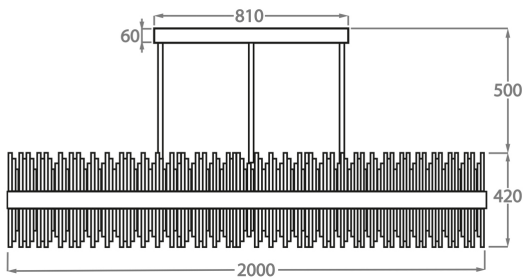

## Available Sizes

---

### Size One

CL122-RECT-100,  
Height: 42 cm (16.54")  
Width: 28 cm (11.02")  
Length: 100 cm (39.37")  
Bulbs: 1 x 45W LED strip  
Net Weight: 23 kg / 51 lb

### Size Two

CL122-RECT-150,  
Height: 42 cm (16.54")  
Width: 28 cm (11.02")  
Length: 150 cm (59.06")  
Bulbs: 1 x 60W LED strip  
Net Weight: 32 kg / 71 lb

### Size Three

CL122-RECT-200,  
Height: 42 cm (16.54")  
Width: 28 cm (11.02")  
Depth: 200 cm (78.74")  
Bulbs: 1 x 85W LED strip  
Net Weight: 40 kg / 88 lb

Please note as standard all of our LED lights give off a warm light (3500k warm light)