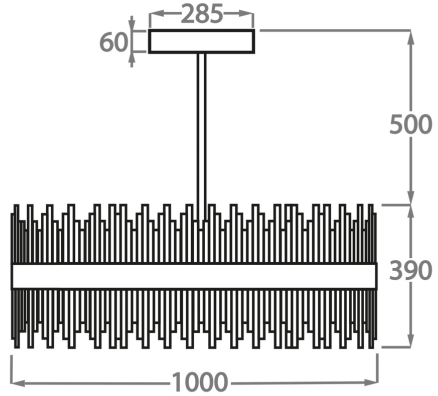

Size One

CL122-RO-75,

Height: 39 cm (15.35")

Diameter: 75 cm (29.53")

Bulbs: 2 x 45W LED strip with a life expectancy of 50,000 hours

Net Weight: 28 kg / 62 lb

Size Two

CL122-RO-100,

Height: 39 cm (15.35")

Diameter: 100 cm (39.37")

Bulbs: 2 x 60W LED strips with a life expectancy of 50,000 hours

Net Weight: 35 kg / 77 lb

Size Three

CL122-RO-120,

Height: 39 cm (15.35")

Diameter: 120 cm (47.24")

Cool White - 5000K - 6000K

The dimensions of the supporting rods and ceiling rose are not included in the height measurements

The standard rods and ceiling rose are 50cm (20") high if not otherwise specified by the customer