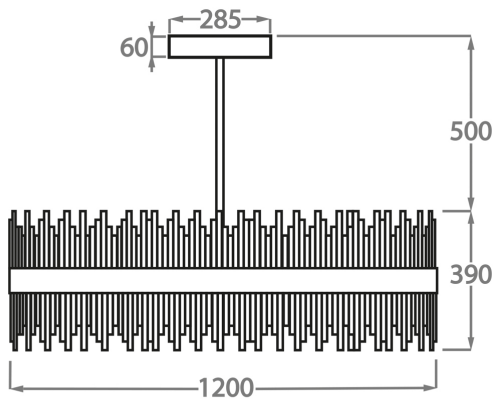

**Size One**

CL122-RO-75,

Height: 39 cm (15.35")

Diameter: 75 cm (29.53")

Bulbs: 2 x 45W LED strip with a life expectancy of 50,000 hours

Net Weight: 28 kg / 62 lb

**Size Two**

CL122-RO-100,

Height: 39 cm (15.35")

Diameter: 100 cm (39.37")

Bulbs: 2 x 60W LED strips with a life expectancy of 50,000 hours

Net Weight: 35 kg / 77 lb

**Size Three**

CL122-RO-120,

Height: 39 cm (15.35")

Diameter: 120 cm (47.24")

Bulbs: 2 x 75W LED strips with a life expectancy of 50,000 hours

Net Weight: 45 kg / 99 lb

Please note we offer two options for our LED lit products that you can discuss with your sales advisor:

Warm White - 2700K - 2900K

Cool White - 5000K - 6000K

The dimensions of the supporting rods and ceiling rose are not included in the height measurements

The standard rods and ceiling rose are 50cm (20") high if not otherwise specified by the customer