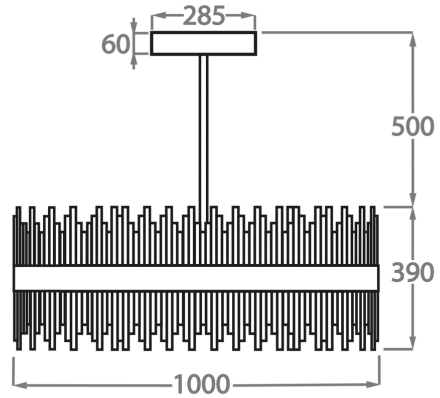

**Size One**

CL122-RO-75,

Height: 39 cm (15.35")

Diameter: 75 cm (29.53")

Bulbs: 2 x 45W LED strip with a life expectancy of 50,000 hours

Net Weight: 28 kg / 62 lb

**Size Two**

CL122-RO-100,

Height: 39 cm (15.35")

Diameter: 100 cm (39.37")

Bulbs: 2 x 60W LED strips with a life expectancy of 50,000 hours

Net Weight: 35 kg / 77 lb

**Size Three**

CL122-RO-120,

Height: 39 cm (15.35")

Diameter: 120 cm (47.24")

Cool White - 5000K - 6000K

The dimensions of the supporting rods and ceiling rose are not included in the height measurements

The standard rods and ceiling rose are 50cm (20") high if not otherwise specified by the customer