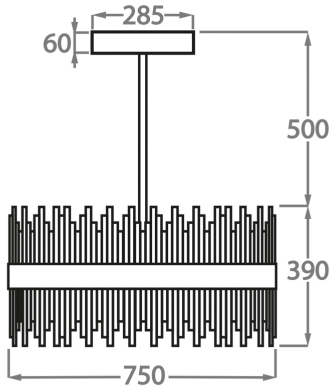

**Size One**

CL122-RO-75,

Height: 39 cm (15.35")

Diameter: 75 cm (29.53")

Bulbs: 2 x 45W LED strip with a life expectancy of 50,000 hours

Net Weight: 28 kg / 62 lb

**Size Two**

CL122-RO-100,

Height: 39 cm (15.35")

Diameter: 100 cm (39.37")

Bulbs: 2 x 60W LED strips with a life expectancy of 50,000 hours

Net Weight: 35 kg / 77 lb

**Size Three**

CL122-RO-120,

Height: 39 cm (15.35")

Diameter: 120 cm (47.24")

Cool White - 5000K - 6000K

The dimensions of the supporting rods and ceiling rose are not included in the height measurements

The standard rods and ceiling rose are 50cm (20") high if not otherwise specified by the customer