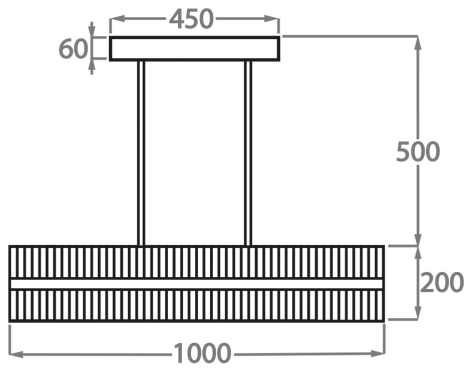

Compatible with

CL121-RECT-100 in Clear Lucite Rods and Brushed Nickel

Available Finishes

Lucite Finish

Clear Lucite Rods

Frosted Lucite Rods

Metal Finish

Polished Nickel

Polished Gold

Brushed Gold

Brushed Nickel

Antique
Brushed Brass

Bronze

Available Sizes

One Standard Size

CL121-RECT-100,
Height: 20 cm (7.87")
Width: 40 cm (15.75")
Length: 100 cm (39.37")
Bulbs: 8 x 40W E27
Net Weight: 28 kg / 62 lb

The dimensions of the supporting rods and ceiling rose are not included in the height measurements.

The standard rods and ceiling rose are 50cm (20") high if not otherwise specified by the customer.