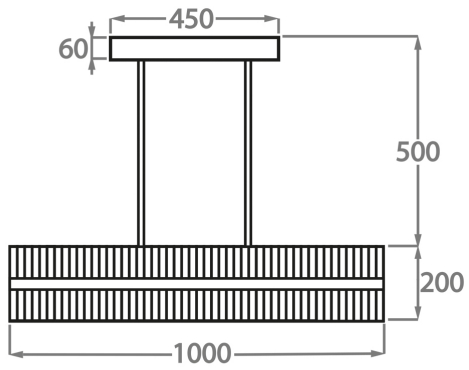

## Available Sizes

---

### One Standard Size

CL121-RECT-100,  
Height: 20 cm (7.87")  
Width: 40 cm (15.75")  
Length: 100 cm (39.37")  
Bulbs: 8 x 40W E27  
Net Weight: 28 kg / 62 lb

The dimensions of the supporting rods and ceiling rose are not included in the height measurements.

The standard rods and ceiling rose are 50cm (20") high if not otherwise specified by the customer.