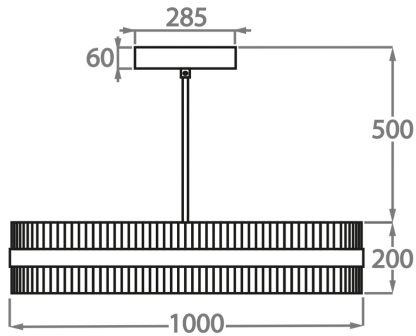

Size One

CL121-LED-60,
Height: 20 cm (7.87")
Diameter: 60 cm (23.62")
LED Strip
Net Weight: 22 kg / 49 lb

Size Two

CL121-LED-75,
Height: 20 cm (7.87")
Diameter: 75 cm (29.53")
LED Strip
Net Weight: 25 kg / 55 lb

Size Three

CL121-LED-100,
Height: 20 cm (7.87")
Diameter: 100 cm (39.37")
LED Strip
Net Weight: 20 kg / 44 lb

Size Four

CL121-LED-120,
Height: 20 cm (7.87")
Diameter: 120 cm (47.24")
LED Strip
Net Weight: 25 kg / 55 lb

The dimensions of the central supporting rod and ceiling rose are not included in the height measurements.
The standard rod and ceiling rose is 50cm (20") high if not otherwise specified by the customer.