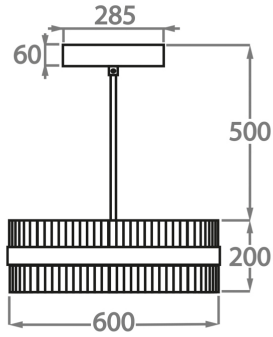

Size One

CL121-LED-60,
Height: 20 cm (7.87")
Diameter: 60 cm (23.62")
LED Strip
Net Weight: 22 kg / 49 lb

Size Two

CL121-LED-75,
Height: 20 cm (7.87")
Diameter: 75 cm (29.53")
LED Strip
Net Weight: 25 kg / 55 lb

Size Three

CL121-LED-100,
Height: 20 cm (7.87")
Diameter: 100 cm (39.37")
LED Strip
Net Weight: 20 kg / 44 lb

Size Four

CL121-LED-120,
Height: 20 cm (7.87")
Diameter: 120 cm (47.24")
LED Strip
Net Weight: 25 kg / 55 lb

The dimensions of the central supporting rod and ceiling rose are not included in the height measurements.
The standard rod and ceiling rose is 50cm (20") high if not otherwise specified by the customer.