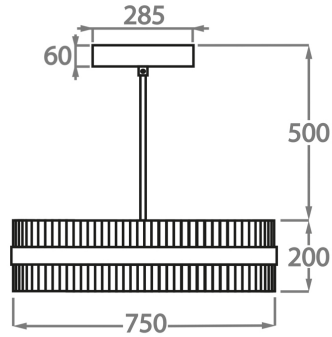

Size One

CL121-LED-60,
Height: 20 cm (7.87")
Diameter: 60 cm (23.62")
LED Strip
Net Weight: 22 kg / 49 lb

Size Two

CL121-LED-75,
Height: 20 cm (7.87")
Diameter: 75 cm (29.53")
LED Strip
Net Weight: 25 kg / 55 lb

Size Three

CL121-LED-100,
Height: 20 cm (7.87")
Diameter: 100 cm (39.37")
LED Strip
Net Weight: 20 kg / 44 lb

Size Four

CL121-LED-120,
Height: 20 cm (7.87")
Diameter: 120 cm (47.24")
LED Strip
Net Weight: 25 kg / 55 lb

The dimensions of the central supporting rod and ceiling rose are not included in the height measurements.
The standard rod and ceiling rose is 50cm (20") high if not otherwise specified by the customer.