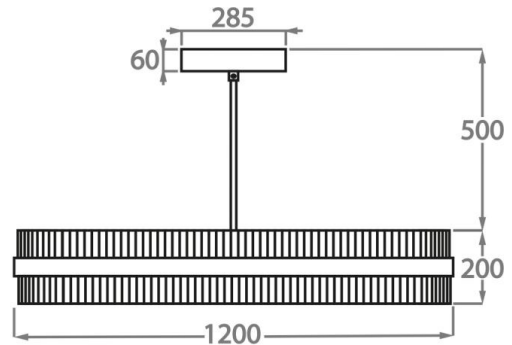

Size One

CL121-LED-60,
Height: 20 cm (7.87")
Diameter: 60 cm (23.62")
LED Strip
Net Weight: 22 kg / 49 lb

Size Two

CL121-LED-75,
Height: 20 cm (7.87")
Diameter: 75 cm (29.53")
LED Strip
Net Weight: 25 kg / 55 lb

Size Three

CL121-LED-100,
Height: 20 cm (7.87")
Diameter: 100 cm (39.37")
LED Strip
Net Weight: 20 kg / 44 lb

Size Four

CL121-LED-120,
Height: 20 cm (7.87")
Diameter: 120 cm (47.24")
LED Strip
Net Weight: 25 kg / 55 lb

The dimensions of the central supporting rod and ceiling rose are not included in the height measurements.
The standard rod and ceiling rose is 50cm (20") high if not otherwise specified by the customer.