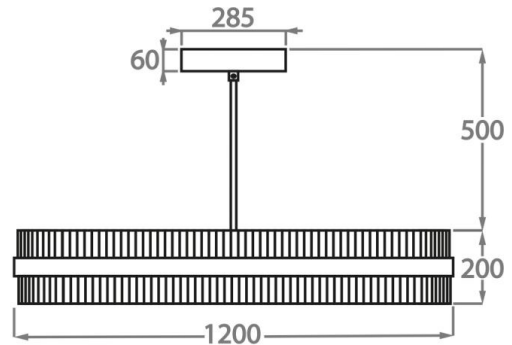

**Size One**

CL121-LED-60,  
Height: 20 cm (7.87")  
Diameter: 60 cm (23.62")  
LED Strip  
Net Weight: 22 kg / 49 lb

**Size Two**

CL121-LED-75,  
Height: 20 cm (7.87")  
Diameter: 75 cm (29.53")  
LED Strip  
Net Weight: 25 kg / 55 lb

**Size Three**

CL121-LED-100,  
Height: 20 cm (7.87")  
Diameter: 100 cm (39.37")  
LED Strip  
Net Weight: 20 kg / 44 lb

**Size Four**

CL121-LED-120,  
Height: 20 cm (7.87")  
Diameter: 120 cm (47.24")  
LED Strip  
Net Weight: 25 kg / 55 lb

The dimensions of the central supporting rod and ceiling rose are not included in the height measurements.  
The standard rod and ceiling rose is 50cm (20") high if not otherwise specified by the customer.