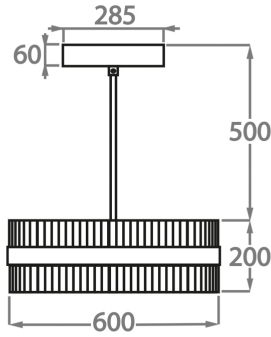

**Size One**

CL121-LED-60,  
Height: 20 cm (7.87")  
Diameter: 60 cm (23.62")  
LED Strip  
Net Weight: 22 kg / 49 lb

**Size Two**

CL121-LED-75,  
Height: 20 cm (7.87")  
Diameter: 75 cm (29.53")  
LED Strip  
Net Weight: 25 kg / 55 lb

**Size Three**

CL121-LED-100,  
Height: 20 cm (7.87")  
Diameter: 100 cm (39.37")  
LED Strip  
Net Weight: 20 kg / 44 lb

**Size Four**

CL121-LED-120,  
Height: 20 cm (7.87")  
Diameter: 120 cm (47.24")  
LED Strip  
Net Weight: 25 kg / 55 lb

The dimensions of the central supporting rod and ceiling rose are not included in the height measurements.  
The standard rod and ceiling rose is 50cm (20") high if not otherwise specified by the customer.