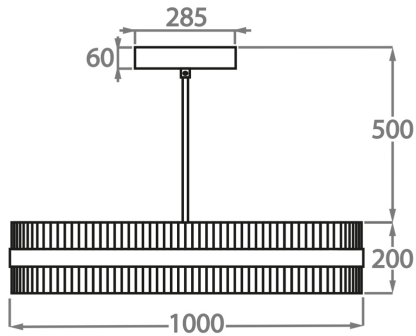

**Size One**

CL121-LED-60,  
Height: 20 cm (7.87")  
Diameter: 60 cm (23.62")  
LED Strip  
Net Weight: 22 kg / 49 lb

**Size Two**

CL121-LED-75,  
Height: 20 cm (7.87")  
Diameter: 75 cm (29.53")  
LED Strip  
Net Weight: 25 kg / 55 lb

**Size Three**

CL121-LED-100,  
Height: 20 cm (7.87")  
Diameter: 100 cm (39.37")  
LED Strip  
Net Weight: 20 kg / 44 lb

**Size Four**

CL121-LED-120,  
Height: 20 cm (7.87")  
Diameter: 120 cm (47.24")  
LED Strip  
Net Weight: 25 kg / 55 lb

The dimensions of the central supporting rod and ceiling rose are not included in the height measurements.  
The standard rod and ceiling rose is 50cm (20") high if not otherwise specified by the customer.