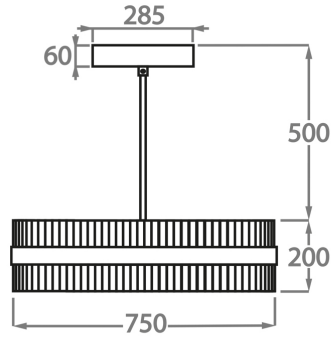

**Size One**

CL121-LED-60,  
Height: 20 cm (7.87")  
Diameter: 60 cm (23.62")  
LED Strip  
Net Weight: 22 kg / 49 lb

**Size Two**

CL121-LED-75,  
Height: 20 cm (7.87")  
Diameter: 75 cm (29.53")  
LED Strip  
Net Weight: 25 kg / 55 lb

**Size Three**

CL121-LED-100,  
Height: 20 cm (7.87")  
Diameter: 100 cm (39.37")  
LED Strip  
Net Weight: 20 kg / 44 lb

**Size Four**

CL121-LED-120,  
Height: 20 cm (7.87")  
Diameter: 120 cm (47.24")  
LED Strip  
Net Weight: 25 kg / 55 lb

The dimensions of the central supporting rod and ceiling rose are not included in the height measurements.  
The standard rod and ceiling rose is 50cm (20") high if not otherwise specified by the customer.