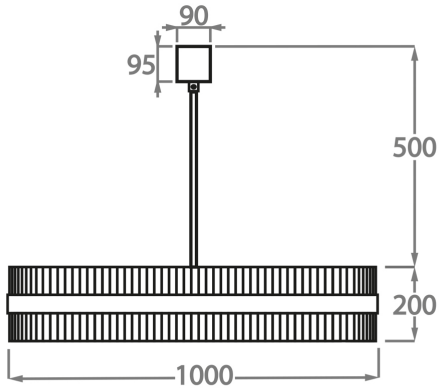

**Size One**

CL121-40,  
Height: 20 cm (7.87")  
Diameter: 40 cm (15.75")  
Bulbs: 4 x 40W E27  
Net Weight: 8.5 kg / 19 lb

**Size Two**

CL121-50,  
Height: 20 cm (7.87")  
Diameter: 50 cm (19.69")  
Bulbs: 4 x 40W E27  
Net Weight: 11 kg / 24 lb

**Size Three**

CL121-60,  
Height: 20 cm (7.87")  
Diameter: 60 cm (23.62")  
Bulbs: 4 x 40W E27  
Net Weight: 12 kg / 26 lb

**Size Four**

CL121-75,  
Height: 20 cm (7.87")  
Diameter: 75 cm (29.53")  
Bulbs: 8 x 40W E27  
Net Weight: 14 kg / 31 lb

**Size Five**

CL121-100,  
Height: 20 cm (7.87")  
Diameter: 100 cm (39.37")  
Bulbs: E27 x 40W E26  
Net Weight: 20 kg / 44 lb

**Size Six**

CL121-120,  
Height: 20 cm (7.87")  
Diameter: 120 cm (47.24")  
Bulbs: 8 x 40W E27  
Net Weight: 25 kg / 55 lb

The dimensions of the central supporting rod and ceiling rose are not included in the height measurements.  
The standard rod and ceiling rose is 50cm (20") high if not otherwise specified by the customer.