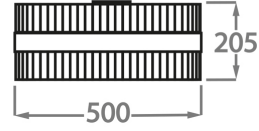

Size One

CL121-FM-40,
Height: 20.5 cm (8.07")
Diameter: 40 cm (15.75")
Bulbs: 4 x 40W E27
Net Weight: 8.5 kg / 19 lb

Size Two

CL121-FM-50,
Height: 20.5 cm (8.07")
Diameter: 50 cm (19.69")
Bulbs: 4 x 40W E27
Net Weight: 11 kg / 24 lb

Size Three

CL121-FM-60,
Height: 20.5 cm (8.07")
Diameter: 60 cm (23.62")
Bulbs: 4 x 40W E27
Net Weight: 12 kg / 26 lb

Size Four

CL121-FM-75,
Height: 20.5 cm (8.07")
Diameter: 75 cm (29.53")
Bulbs: 8 x 40W E27
Net Weight: 14 kg / 31 lb