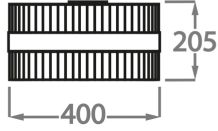

Size One

CL121-FM-40,
Height: 20.5 cm (8.07")
Diameter: 40 cm (15.75")
Bulbs: 4 x 40W E27
Net Weight: 8.5 kg / 19 lb

Size Two

CL121-FM-50,
Height: 20.5 cm (8.07")
Diameter: 50 cm (19.69")
Bulbs: 4 x 40W E27
Net Weight: 11 kg / 24 lb

Size Three

CL121-FM-60,
Height: 20.5 cm (8.07")
Diameter: 60 cm (23.62")
Bulbs: 4 x 40W E27
Net Weight: 12 kg / 26 lb

Size Four

CL121-FM-75,
Height: 20.5 cm (8.07")
Diameter: 75 cm (29.53")
Bulbs: 8 x 40W E27
Net Weight: 14 kg / 31 lb