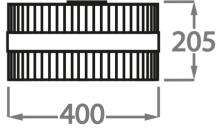

Size One

CL121-FM-40,
Height: 20.5 cm (8.07")
Diameter: 40 cm (15.75")
Bulbs: 4 x 40W E27
Net Weight: 8.5 kg / 19 lb

Size Two

CL121-FM-50,
Height: 20.5 cm (8.07")
Diameter: 50 cm (19.69")
Bulbs: 4 x 40W E27
Net Weight: 11 kg / 24 lb

Size Three

CL121-FM-60,
Height: 20.5 cm (8.07")
Diameter: 60 cm (23.62")
Bulbs: 4 x 40W E27
Net Weight: 12 kg / 26 lb

Size Four

CL121-FM-75,
Height: 20.5 cm (8.07")
Diameter: 75 cm (29.53")
Bulbs: 8 x 40W E27
Net Weight: 14 kg / 31 lb