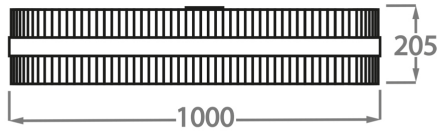

Size One

CL121-FM-40,
Height: 20.5 cm (8.07")
Diameter: 40 cm (15.75")
Bulbs: 4 x 40W E27
Net Weight: 8.5 kg / 19 lb

Size Two

CL121-FM-50,
Height: 20.5 cm (8.07")
Diameter: 50 cm (19.69")
Bulbs: 4 x 40W E27
Net Weight: 11 kg / 24 lb

Size Three

CL121-FM-60,
Height: 20.5 cm (8.07")
Diameter: 60 cm (23.62")
Bulbs: 4 x 40W E27
Net Weight: 12 kg / 26 lb

Size Four

CL121-FM-75,
Height: 20.5 cm (8.07")
Diameter: 75 cm (29.53")
Bulbs: 8 x 40W E27
Net Weight: 14 kg / 31 lb

Size Five

CL121-FM-100,
Height: 20.5 cm (8.07")
Diameter: 100 cm (39.37")
Bulbs: 8 x 40W E27

Size Six

CL121-FM-120,
Height: 20.5 cm (8.07")
Diameter: 120 cm (47.24")
Bulbs: 8 x 40W E27