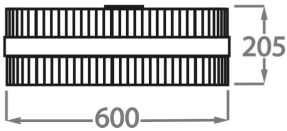

Size One

CL121-FM-40,
Height: 20.5 cm (8.07")
Diameter: 40 cm (15.75")
Bulbs: 4 x 40W E27
Net Weight: 8.5 kg / 19 lb

Size Two

CL121-FM-50,
Height: 20.5 cm (8.07")
Diameter: 50 cm (19.69")
Bulbs: 4 x 40W E27
Net Weight: 11 kg / 24 lb

Size Three

CL121-FM-60,
Height: 20.5 cm (8.07")
Diameter: 60 cm (23.62")
Bulbs: 4 x 40W E27
Net Weight: 12 kg / 26 lb

Size Four

CL121-FM-75,
Height: 20.5 cm (8.07")
Diameter: 75 cm (29.53")
Bulbs: 8 x 40W E27
Net Weight: 14 kg / 31 lb