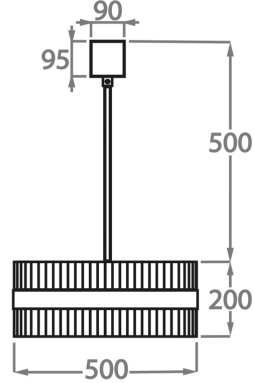

Size One

CL121-40,
Height: 20 cm (7.87")
Diameter: 40 cm (15.75")
Bulbs: 4 x 40W E27
Net Weight: 8.5 kg / 19 lb

Size Two

CL121-50,
Height: 20 cm (7.87")
Diameter: 50 cm (19.69")
Bulbs: 4 x 40W E27
Net Weight: 11 kg / 24 lb

Size Three

CL121-60,
Height: 20 cm (7.87")
Diameter: 60 cm (23.62")
Bulbs: 4 x 40W E27
Net Weight: 12 kg / 26 lb

Size Four

CL121-75,
Height: 20 cm (7.87")
Diameter: 75 cm (29.53")
Bulbs: 8 x 40W E27
Net Weight: 14 kg / 31 lb

Size Five

CL121-100,
Height: 20 cm (7.87")
Diameter: 100 cm (39.37")
Bulbs: E27 x 40W E26
Net Weight: 20 kg / 44 lb

Size Six

CL121-120,
Height: 20 cm (7.87")
Diameter: 120 cm (47.24")
Bulbs: 8 x 40W E27
Net Weight: 25 kg / 55 lb

The dimensions of the central supporting rod and ceiling rose are not included in the height measurements.
The standard rod and ceiling rose is 50cm (20") high if not otherwise specified by the customer.