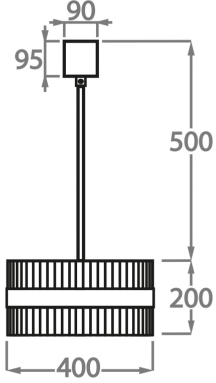

Size One

CL121-40,
Height: 20 cm (7.87")
Diameter: 40 cm (15.75")
Bulbs: 4 x 40W E27
Net Weight: 8.5 kg / 19 lb

Size Two

CL121-50,
Height: 20 cm (7.87")
Diameter: 50 cm (19.69")
Bulbs: 4 x 40W E27
Net Weight: 11 kg / 24 lb

Size Three

CL121-60,
Height: 20 cm (7.87")
Diameter: 60 cm (23.62")
Bulbs: 4 x 40W E27
Net Weight: 12 kg / 26 lb

Size Four

CL121-75,
Height: 20 cm (7.87")
Diameter: 75 cm (29.53")
Bulbs: 8 x 40W E27
Net Weight: 14 kg / 31 lb

Size Five

CL121-100,
Height: 20 cm (7.87")
Diameter: 100 cm (39.37")
Bulbs: E27 x 40W E26
Net Weight: 20 kg / 44 lb

Size Six

CL121-120,
Height: 20 cm (7.87")
Diameter: 120 cm (47.24")
Bulbs: 8 x 40W E27
Net Weight: 25 kg / 55 lb

The dimensions of the central supporting rod and ceiling rose are not included in the height measurements.
The standard rod and ceiling rose is 50cm (20") high if not otherwise specified by the customer.