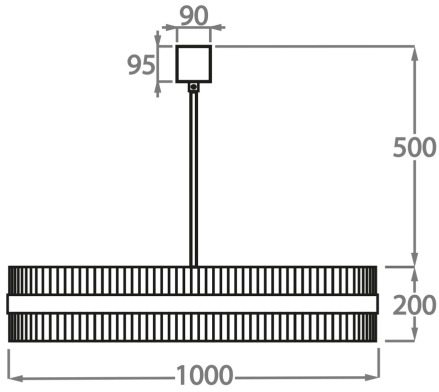

Size One

CL121-40,
Height: 20 cm (7.87")
Diameter: 40 cm (15.75")
Bulbs: 4 x 40W E27
Net Weight: 8.5 kg / 19 lb

Size Two

CL121-50,
Height: 20 cm (7.87")
Diameter: 50 cm (19.69")
Bulbs: 4 x 40W E27
Net Weight: 11 kg / 24 lb

Size Three

CL121-60,
Height: 20 cm (7.87")
Diameter: 60 cm (23.62")
Bulbs: 4 x 40W E27
Net Weight: 12 kg / 26 lb

Size Four

CL121-75,
Height: 20 cm (7.87")
Diameter: 75 cm (29.53")
Bulbs: 8 x 40W E27
Net Weight: 14 kg / 31 lb

Size Five

CL121-100,
Height: 20 cm (7.87")
Diameter: 100 cm (39.37")
Bulbs: E27 x 40W E26
Net Weight: 20 kg / 44 lb

Size Six

CL121-120,
Height: 20 cm (7.87")
Diameter: 120 cm (47.24")
Bulbs: 8 x 40W E27
Net Weight: 25 kg / 55 lb

The dimensions of the central supporting rod and ceiling rose are not included in the height measurements.
The standard rod and ceiling rose is 50cm (20") high if not otherwise specified by the customer.