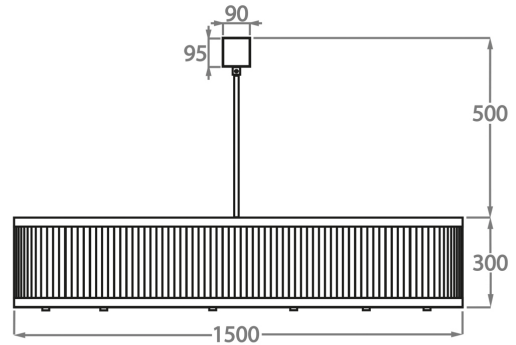

CL120-LA-80,
Height: 30 cm (11.81")
Diameter: 80 cm (31.5")
Bulbs: 8 x 25W or LED 4W G9
Net Weight: 23 kg / 51 lb

Size Two

CL120-LA-100,
Height: 30 cm (11.81")
Diameter: 100 cm (39.37")
Bulbs: 10 x 25W or LED 4W G9
Net Weight: 26 kg / 57 lb

Size Three

CL120-LA-120,
Height: 30 cm (11.81")
Diameter: 120 cm (47.24")
Bulbs: 12 x 25W or LED 4W G9
Net Weight: 42 kg / 93 lb

Size Four

CL120-LA-150,
Height: 30 cm (11.81")
Diameter: 150 cm (59.06")
Bulbs: 16 x 25W or LED 4W G9
Net Weight: 55 kg / 121 lb

The dimensions of the central supporting rod and ceiling rose are not included in the height measurements.
The standard rod and ceiling rose is 50cm (20") high if not otherwise specified by the customer.