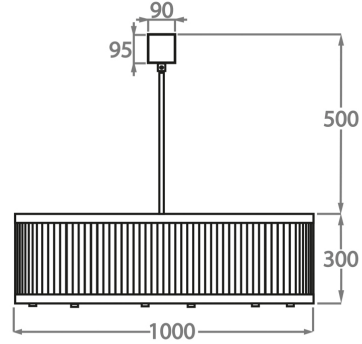

CL120-LA-80,
Height: 30 cm (11.81")
Diameter: 80 cm (31.5")
Bulbs: 8 x 25W or LED 4W G9
Net Weight: 23 kg / 51 lb

Size Two

CL120-LA-100,
Height: 30 cm (11.81")
Diameter: 100 cm (39.37")
Bulbs: 10 x 25W or LED 4W G9
Net Weight: 26 kg / 57 lb

Size Three

CL120-LA-120,
Height: 30 cm (11.81")
Diameter: 120 cm (47.24")
Bulbs: 12 x 25W or LED 4W G9
Net Weight: 42 kg / 93 lb

Size Four

CL120-LA-150,
Height: 30 cm (11.81")
Diameter: 150 cm (59.06")
Bulbs: 16 x 25W or LED 4W G9
Net Weight: 55 kg / 121 lb

The dimensions of the central supporting rod and ceiling rose are not included in the height measurements.
The standard rod and ceiling rose is 50cm (20") high if not otherwise specified by the customer.