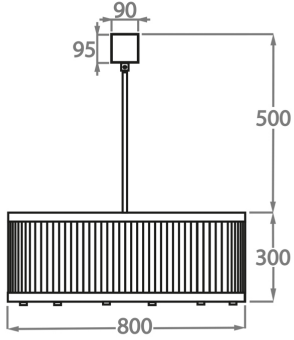

CL120-LA-80,
Height: 30 cm (11.81")
Diameter: 80 cm (31.5")
Bulbs: 8 x 25W or LED 4W G9
Net Weight: 23 kg / 51 lb

Size Two

CL120-LA-100,
Height: 30 cm (11.81")
Diameter: 100 cm (39.37")
Bulbs: 10 x 25W or LED 4W G9
Net Weight: 26 kg / 57 lb

Size Three

CL120-LA-120,
Height: 30 cm (11.81")
Diameter: 120 cm (47.24")
Bulbs: 12 x 25W or LED 4W G9
Net Weight: 42 kg / 93 lb

Size Four

CL120-LA-150,
Height: 30 cm (11.81")
Diameter: 150 cm (59.06")
Bulbs: 16 x 25W or LED 4W G9
Net Weight: 55 kg / 121 lb

The dimensions of the central supporting rod and ceiling rose are not included in the height measurements.
The standard rod and ceiling rose is 50cm (20") high if not otherwise specified by the customer.