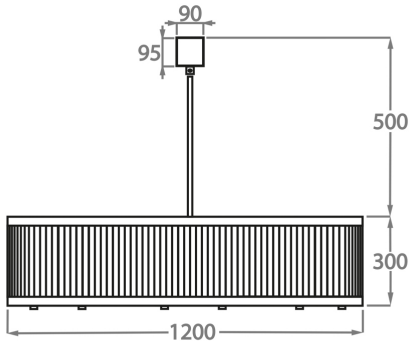

CL120-LA-80,
Height: 30 cm (11.81")
Diameter: 80 cm (31.5")
Bulbs: 8 x 25W or LED 4W G9
Net Weight: 23 kg / 51 lb

Size Two

CL120-LA-100,
Height: 30 cm (11.81")
Diameter: 100 cm (39.37")
Bulbs: 10 x 25W or LED 4W G9
Net Weight: 26 kg / 57 lb

Size Three

CL120-LA-120,
Height: 30 cm (11.81")
Diameter: 120 cm (47.24")
Bulbs: 12 x 25W or LED 4W G9
Net Weight: 42 kg / 93 lb

Size Four

CL120-LA-150,
Height: 30 cm (11.81")
Diameter: 150 cm (59.06")
Bulbs: 16 x 25W or LED 4W G9
Net Weight: 55 kg / 121 lb

The dimensions of the central supporting rod and ceiling rose are not included in the height measurements.
The standard rod and ceiling rose is 50cm (20") high if not otherwise specified by the customer.