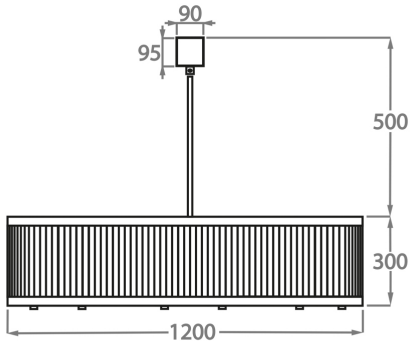

CL120-LA-80,
Height: 30 cm (11.81")
Diameter: 80 cm (31.5")
Bulbs: 8 x 25W or LED 4W G9
Net Weight: 23 kg / 51 lb

Size Two

CL120-LA-100,
Height: 30 cm (11.81")
Diameter: 100 cm (39.37")
Bulbs: 10 x 25W or LED 4W G9
Net Weight: 26 kg / 57 lb

Size Three

CL120-LA-120,
Height: 30 cm (11.81")
Diameter: 120 cm (47.24")
Bulbs: 12 x 25W or LED 4W G9
Net Weight: 42 kg / 93 lb

Size Four

CL120-LA-150,
Height: 30 cm (11.81")
Diameter: 150 cm (59.06")
Bulbs: 16 x 25W or LED 4W G9
Net Weight: 55 kg / 121 lb

The dimensions of the central supporting rod and ceiling rose are not included in the height measurements.
The standard rod and ceiling rose is 50cm (20") high if not otherwise specified by the customer.