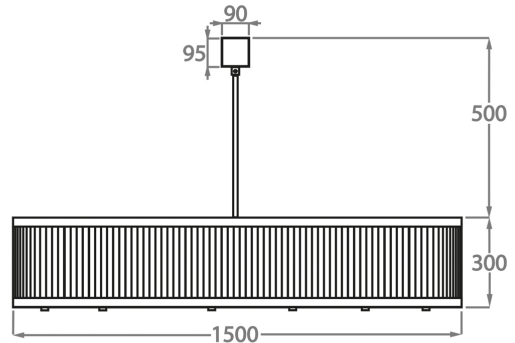

CL120-LA-80,
Height: 30 cm (11.81")
Diameter: 80 cm (31.5")
Bulbs: 8 x 25W or LED 4W G9
Net Weight: 23 kg / 51 lb

Size Two

CL120-LA-100,
Height: 30 cm (11.81")
Diameter: 100 cm (39.37")
Bulbs: 10 x 25W or LED 4W G9
Net Weight: 26 kg / 57 lb

Size Three

CL120-LA-120,
Height: 30 cm (11.81")
Diameter: 120 cm (47.24")
Bulbs: 12 x 25W or LED 4W G9
Net Weight: 42 kg / 93 lb

Size Four

CL120-LA-150,
Height: 30 cm (11.81")
Diameter: 150 cm (59.06")
Bulbs: 16 x 25W or LED 4W G9
Net Weight: 55 kg / 121 lb

The dimensions of the central supporting rod and ceiling rose are not included in the height measurements.
The standard rod and ceiling rose is 50cm (20") high if not otherwise specified by the customer.