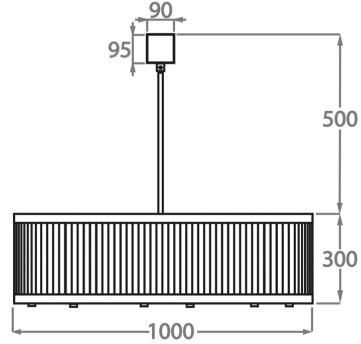

CL120-LA-80,
Height: 30 cm (11.81")
Diameter: 80 cm (31.5")
Bulbs: 8 x 25W or LED 4W G9
Net Weight: 23 kg / 51 lb

Size Two

CL120-LA-100,
Height: 30 cm (11.81")
Diameter: 100 cm (39.37")
Bulbs: 10 x 25W or LED 4W G9
Net Weight: 26 kg / 57 lb

Size Three

CL120-LA-120,
Height: 30 cm (11.81")
Diameter: 120 cm (47.24")
Bulbs: 12 x 25W or LED 4W G9
Net Weight: 42 kg / 93 lb

Size Four

CL120-LA-150,
Height: 30 cm (11.81")
Diameter: 150 cm (59.06")
Bulbs: 16 x 25W or LED 4W G9
Net Weight: 55 kg / 121 lb

The dimensions of the central supporting rod and ceiling rose are not included in the height measurements.
The standard rod and ceiling rose is 50cm (20") high if not otherwise specified by the customer.