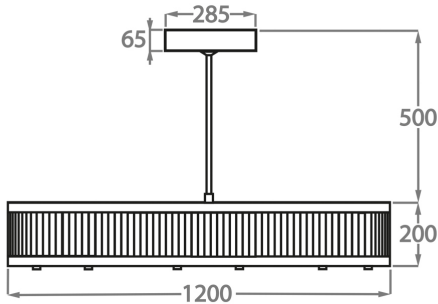

CL120-2-80,
Height: 20 cm (7.87")
Diameter: 80 cm (31.5")
LED Strip
Net Weight: 30 kg / 66 lb

Size Two

CL120-2-100,
Height: 20 cm (7.87")
Diameter: 100 cm (39.37")
LED Strip
Net Weight: 33 kg / 73 lb

Size Three

CL120-2-120,
Height: 20 cm (7.87")
Diameter: 120 cm (47.24")
LED Strip
Net Weight: 45 kg / 99 lb

Size Four

CL120-2-150,
Height: 30 cm (11.81")
Diameter: 150 cm (59.06")
LED Strip
Net Weight: 58 kg / 128 lb

Please note we offer two options for our LED lit products that you can discuss with your sales advisor:

Warm White - 2700K - 2900K
Cool White - 5000K - 6000K

The dimensions of the central supporting rod and ceiling rose are not included in the height measurements
The standard rod and ceiling rose is 50cm (20") high if not otherwise specified by the customer