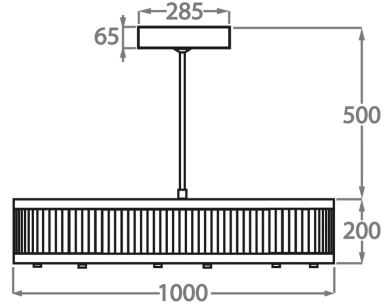

CL120-2-80,
Height: 20 cm (7.87")
Diameter: 80 cm (31.5")
LED Strip
Net Weight: 30 kg / 66 lb

Size Two

CL120-2-100,
Height: 20 cm (7.87")
Diameter: 100 cm (39.37")
LED Strip
Net Weight: 33 kg / 73 lb

Size Three

CL120-2-120,
Height: 20 cm (7.87")
Diameter: 120 cm (47.24")
LED Strip
Net Weight: 45 kg / 99 lb

Size Four

CL120-2-150,
Height: 30 cm (11.81")
Diameter: 150 cm (59.06")
LED Strip
Net Weight: 58 kg / 128 lb

Please note we offer two options for our LED lit products that you can discuss with your sales advisor:

Warm White - 2700K - 2900K
Cool White - 5000K - 6000K

The dimensions of the central supporting rod and ceiling rose are not included in the height measurements
The standard rod and ceiling rose is 50cm (20") high if not otherwise specified by the customer