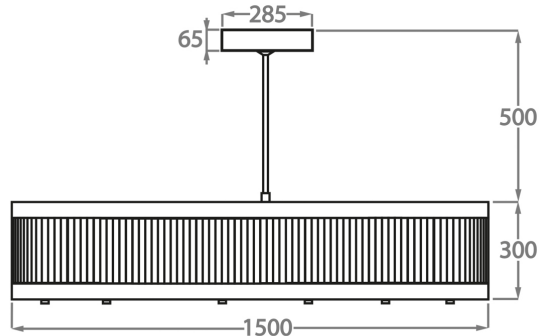

CL120-2-80,
Height: 20 cm (7.87")
Diameter: 80 cm (31.5")
LED Strip
Net Weight: 30 kg / 66 lb

Size Two

CL120-2-100,
Height: 20 cm (7.87")
Diameter: 100 cm (39.37")
LED Strip
Net Weight: 33 kg / 73 lb

Size Three

CL120-2-120,
Height: 20 cm (7.87")
Diameter: 120 cm (47.24")
LED Strip
Net Weight: 45 kg / 99 lb

Size Four

CL120-2-150,
Height: 30 cm (11.81")
Diameter: 150 cm (59.06")
LED Strip
Net Weight: 58 kg / 128 lb

Please note we offer two options for our LED lit products that you can discuss with your sales advisor:

Warm White - 2700K - 2900K
Cool White - 5000K - 6000K

The dimensions of the central supporting rod and ceiling rose are not included in the height measurements
The standard rod and ceiling rose is 50cm (20") high if not otherwise specified by the customer