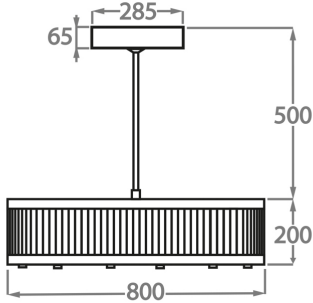

CL120-2-80,
Height: 20 cm (7.87")
Diameter: 80 cm (31.5")
LED Strip
Net Weight: 30 kg / 66 lb

Size Two

CL120-2-100,
Height: 20 cm (7.87")
Diameter: 100 cm (39.37")
LED Strip
Net Weight: 33 kg / 73 lb

Size Three

CL120-2-120,
Height: 20 cm (7.87")
Diameter: 120 cm (47.24")
LED Strip
Net Weight: 45 kg / 99 lb

Size Four

CL120-2-150,
Height: 30 cm (11.81")
Diameter: 150 cm (59.06")
LED Strip
Net Weight: 58 kg / 128 lb

Please note we offer two options for our LED lit products that you can discuss with your sales advisor:

Warm White - 2700K - 2900K
Cool White - 5000K - 6000K

The dimensions of the central supporting rod and ceiling rose are not included in the height measurements
The standard rod and ceiling rose is 50cm (20") high if not otherwise specified by the customer