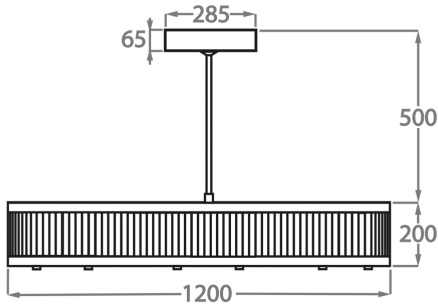

CL120-2-80,  
Height: 20 cm (7.87")  
Diameter: 80 cm (31.5")  
LED Strip  
Net Weight: 30 kg / 66 lb

**Size Two**

CL120-2-100,  
Height: 20 cm (7.87")  
Diameter: 100 cm (39.37")  
LED Strip  
Net Weight: 33 kg / 73 lb

**Size Three**

CL120-2-120,  
Height: 20 cm (7.87")  
Diameter: 120 cm (47.24")  
LED Strip  
Net Weight: 45 kg / 99 lb

**Size Four**

CL120-2-150,  
Height: 30 cm (11.81")  
Diameter: 150 cm (59.06")  
Bulbs: LED Strip x 200W LED Strip  
Net Weight: 58 kg / 128 lb

Please note we offer two options for our LED lit products that you can discuss with your sales advisor:

Warm White - 2700K - 2900K  
Cool White - 5000K - 6000K

The dimensions of the central supporting rod and ceiling rose are not included in the height measurements  
The standard rod and ceiling rose is 50cm (20") high if not otherwise specified by the customer