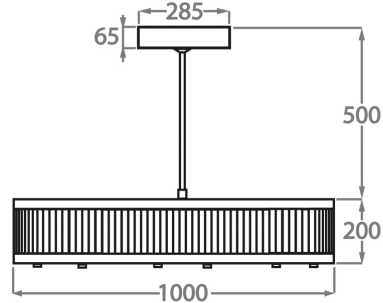

CL120-2-80,  
Height: 20 cm (7.87")  
Diameter: 80 cm (31.5")  
LED Strip  
Net Weight: 30 kg / 66 lb

**Size Two**

CL120-2-100,  
Height: 20 cm (7.87")  
Diameter: 100 cm (39.37")  
LED Strip  
Net Weight: 33 kg / 73 lb

**Size Three**

CL120-2-120,  
Height: 20 cm (7.87")  
Diameter: 120 cm (47.24")  
LED Strip  
Net Weight: 45 kg / 99 lb

**Size Four**

CL120-2-150,  
Height: 30 cm (11.81")  
Diameter: 150 cm (59.06")  
Bulbs: LED Strip x 200W LED Strip  
Net Weight: 58 kg / 128 lb