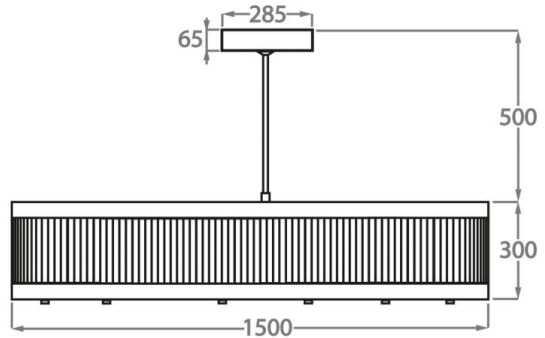

CL120-2-80,  
Height: 20 cm (7.87")  
Diameter: 80 cm (31.5")  
LED Strip  
Net Weight: 30 kg / 66 lb

**Size Two**

CL120-2-100,  
Height: 20 cm (7.87")  
Diameter: 100 cm (39.37")  
LED Strip  
Net Weight: 33 kg / 73 lb

**Size Three**

CL120-2-120,  
Height: 20 cm (7.87")  
Diameter: 120 cm (47.24")  
LED Strip  
Net Weight: 45 kg / 99 lb

**Size Four**

CL120-2-150,  
Height: 30 cm (11.81")  
Diameter: 150 cm (59.06")  
Bulbs: LED Strip x 200W LED Strip  
Net Weight: 58 kg / 128 lb

Please note we offer two options for our LED lit products that you can discuss with your sales advisor:

Warm White - 2700K - 2900K  
Cool White - 5000K - 6000K

The dimensions of the central supporting rod and ceiling rose are not included in the height measurements  
The standard rod and ceiling rose is 50cm (20") high if not otherwise specified by the customer