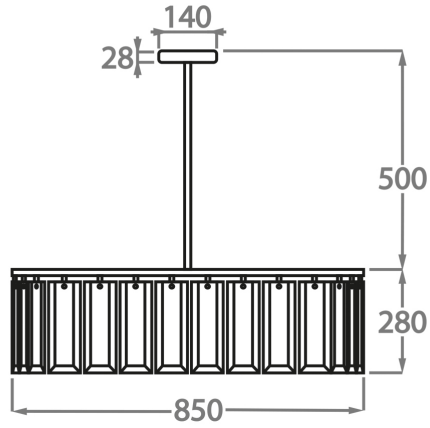

CL110-RO-100 in Hand-carved Lucite with 5 Inch Drum Shades in 5018W/ 56

Available Finishes

Glass Finish

Clear Bevelled Glass

Grey Bevelled Glass

Smoke Bevelled Glass

Lucite Finish

Clear Hand-Carved Lucite

Metal Finish

Chrome

Brown Corten

Polished Gold

Available Sizes

Size One

CL110-RO-85,
Height: 28 cm (11.02")
Diameter: 85 cm (33.46")
Bulbs: 6 x 25W E14
Net Weight: 13 kg / 29 lb

Size Two

CL110-RO-100,
Height: 28 cm (11.02")
Diameter: 100 cm (39.37")
Bulbs: 8 x 40W E14
Net Weight: 17 kg / 38 lb

The dimensions of the central supporting rod and ceiling rose are not included in the height measurements.
The standard rod and ceiling rose is 50cm (20") high if not otherwise specified by the customer.