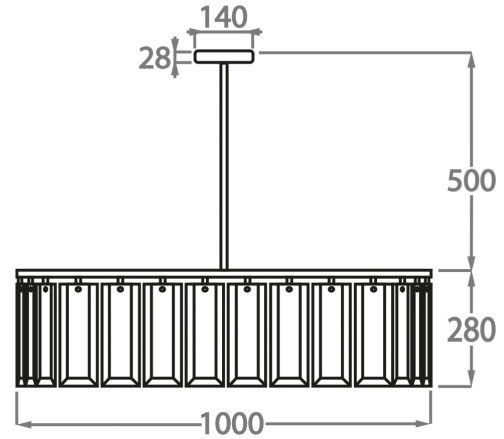

CL110-RO-100 in Hand-carved Lucite with 5 Inch Drum Shades in 5018W/ 56

Available Finishes

Glass Finish

Clear Bevelled Glass

Grey Bevelled Glass

Smoke Bevelled Glass

Lucite Finish

Clear Hand-Carved Lucite

Metal Finish

Chrome

Brown Corten

Polished Gold

Available Sizes

Size One

CL110-RO-85,
Height: 28 cm (11.02")
Diameter: 85 cm (33.46")
Bulbs: 6 x 25W E14
Net Weight: 13 kg / 29 lb

Size Two

CL110-RO-100,
Height: 28 cm (11.02")
Diameter: 100 cm (39.37")
Bulbs: 8 x 40W E14
Net Weight: 17 kg / 38 lb

The dimensions of the central supporting rod and ceiling rose are not included in the height measurements.
The standard rod and ceiling rose is 50cm (20") high if not otherwise specified by the customer.