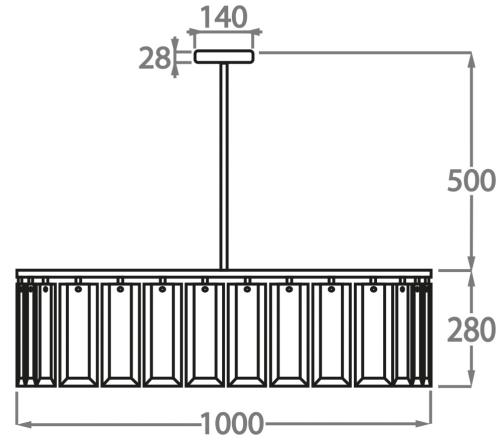

Clear Hand-Carved Lucite

Metal Finish

Chrome

Brown Corten

Polished Gold

Available Sizes

Size One

CL110-RO-85,
Height: 28 cm (11.02")
Diameter: 85 cm (33.46")
Bulbs: 6 x 40W E14
Net Weight: 13 kg / 29 lb

Size Two

CL110-RO-100,
Height: 28 cm (11.02")
Diameter: 100 cm (39.37")
Bulbs: 8 x 40W E14
Net Weight: 17 kg / 38 lb

The dimensions of the central supporting rod and ceiling rose are not included in the height measurements.
The standard rod and ceiling rose is 50cm (20") high if not otherwise specified by the customer.