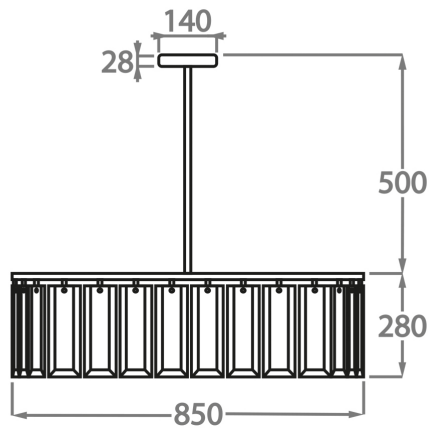

Metal Finish

Chrome

Brown Corten

Polished Gold

Available Sizes

Size One

CL110-RO-85,
Height: 28 cm (11.02")
Diameter: 85 cm (33.46")
Bulbs: 6 x 40W E14
Net Weight: 13 kg / 29 lb

Size Two

CL110-RO-100,
Height: 28 cm (11.02")
Diameter: 100 cm (39.37")
Bulbs: 8 x 40W E14
Net Weight: 17 kg / 38 lb

The dimensions of the central supporting rod and ceiling rose are not included in the height measurements.
The standard rod and ceiling rose is 50cm (20") high if not otherwise specified by the customer.