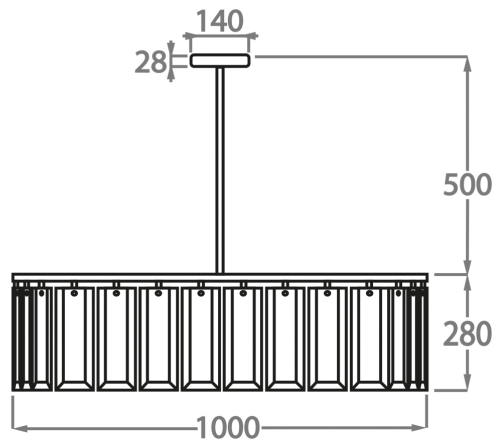

Metal Finish

Chrome

Brown Corten

Polished Gold

Available Sizes

Size One

CL110-RO-85,
Height: 28 cm (11.02")
Diameter: 85 cm (33.46")
Bulbs: 6 x 40W E14
Net Weight: 13 kg / 29 lb

Size Two

CL110-RO-100,
Height: 28 cm (11.02")
Diameter: 100 cm (39.37")
Bulbs: 8 x 40W E14
Net Weight: 17 kg / 38 lb

The dimensions of the central supporting rod and ceiling rose are not included in the height measurements.
The standard rod and ceiling rose is 50cm (20") high if not otherwise specified by the customer.