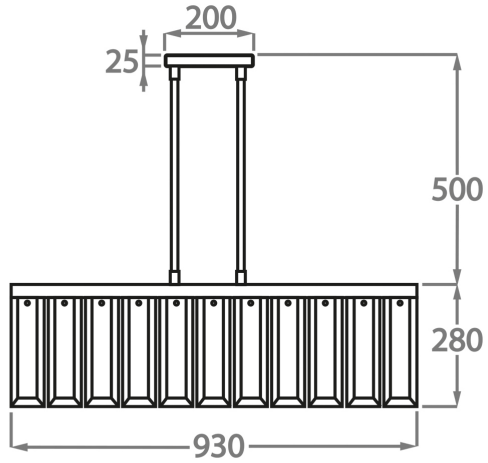

## Available Sizes

---

### One Size Only

CL110-RECT,

Height: 28 cm (11.02")

Width: 28 cm (11.02")

Length: 93 cm (36.61")

Bulbs: 5 x 25W E14

Net Weight: 12 kg / 26 lb

The dimensions of the supporting rods and ceiling rose are not included in the height measurements.

The standard rods and ceiling rose are 50cm (20") high if not otherwise specified by the customer.

This chandelier includes 5"• drum shades. Please use 'Golf Ball' bulbs/lamps only.