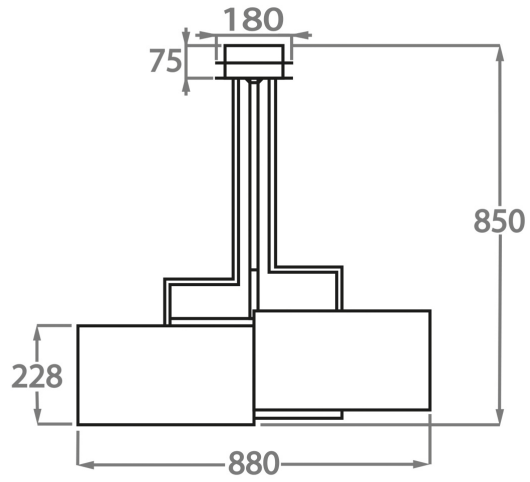

Polished Gold

Polished Nickel

Brushed Dark Bronze

Recommended Shade(s) (OPTIONAL)

16" Drum

Available Sizes

3 Light Round

CL100-3,

Height: 85 cm (33.46")

Diameter: 88 cm (34.65")

Bulbs: 3 x 40W E27

Net Weight: 6 kg / 14 lb

The height detailed is our standard height for this design.