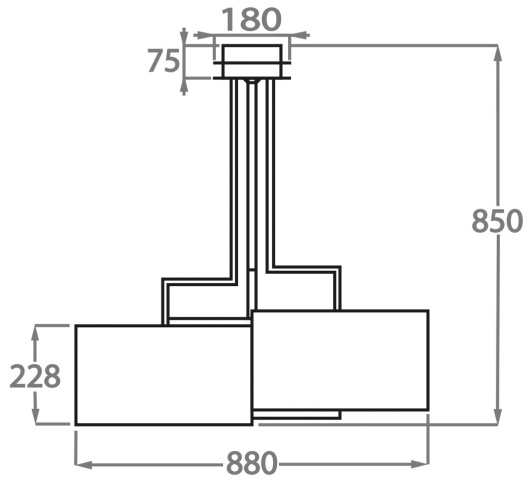

##### Recommended Shade(s) (OPTIONAL)

16" Drum

**Available Sizes**

---

**3 Light Round**

CL100-3,

Height: 85 cm (33.46")

Diameter: 88 cm (34.65")

Bulbs: 3 x 40W E27

Net Weight: 6 kg / 14 lb

The height detailed is our standard height for this design.