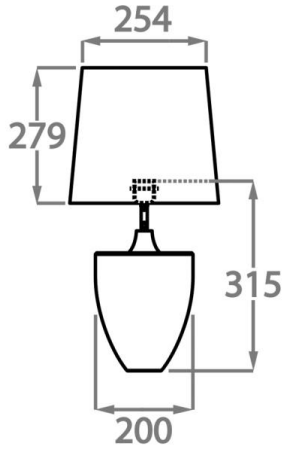

Brown

Cream

Silver

Available Sizes

Small

TL714-SM,

Height: 31.5 cm (12.4")

Diameter: 20 cm (7.87")

Bulbs: 1 E27

Net Weight: 6 kg / 13.2 lb Cable Exit: Top

Dimensions are measured from the base of the lamp to the middle of the bulb holder and are excluding shade.
Overall height with recommended 12" Walton shade is 60.1cm - 23.7"