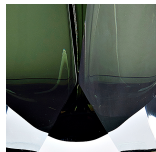

BELLA FIGURA

Chalice Small Lamp

TL714-SM

Collection Name

BEVERLY HILLS COLLECTION

Another stunning addition to the Beverly Hills range, this hand formed Murano glass piece resembles an opulent Chalice. Carefully polished for up to 12 hours, the shape and unrivalled quality of Murano glass allows the light to refract and highlight the deep, rich tones of our core colourways.

Compatible with

Yacht Club

TL714-SM in Forest Green & Clear and Brushed Gold with 12" Walton Shade in Bennett's Dill Crepe Satin 120

Available Finishes

Metal Finish

Brushed Gold

Brushed Nickel

Polished Gold

Polished Nickel

Murano Glass Finish

Diamond Clear

Tobacco & Clear

Amethyst & Clear

Forest Green & Clear

Recommended Shade(s) (OPTIONAL)

12" Walton

Silk Flex

Black

Brown

Cream

Silver

Available Sizes

Small

TL714-SM,