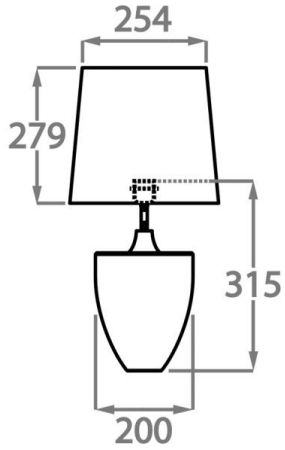

Silk Flex

Black

Brown

Cream

Silver

Available Sizes

Small

TL714-SM,

Height: 31.5 cm (12.4")

Diameter: 20 cm (7.87")

Bulbs: 1 E27

Net Weight: 6 kg / 13.2 lb Cable Exit: Top

Dimensions are measured from the base of the lamp to the middle of the bulb holder and are excluding shade.
Overall height with recommended 12" Walton shade is 60.1cm - 23.7"