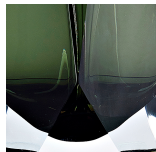

BELLA FIGURA

Chalice Small Lamp

TL714-SM

Collection Name

BEVERLY HILLS COLLECTION

Another stunning addition to the Beverly Hills range, this hand formed Murano glass piece resembles an opulent Chalice. Carefully polished for up to 12 hours, the shape and unrivalled quality of Murano glass allows the light to refract and highlight the deep, rich tones of our core colourways.

Compatible with

Yacht Club

TL714-SM in Tobacco & Clear and Brushed Gold with 12" Walton Shade in Bennett's Dupion Silk 126

Available Finishes

Metal Finish

Brushed Gold

Brushed Nickel

Polished Gold

Polished Nickel

Murano Glass Finish

Diamond Clear

Tobacco & Clear

Amethyst & Clear

Forest Green & Clear

Recommended Shade(s) (OPTIONAL)

12" Walton

Silk Flex

Black

Brown

Cream

Silver

Available Sizes

Small

TL714-SM,