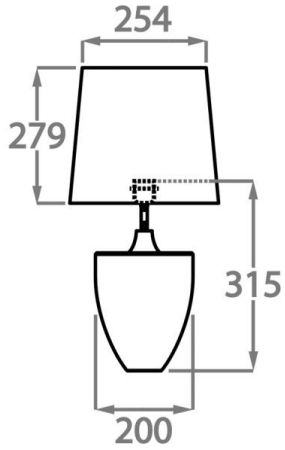

12" Walton

Silk Flex

Black

Brown

Cream

Silver

Available Sizes

Small

TL714-SM,

Height: 31.5 cm (12.4")

Diameter: 20 cm (7.87")

Bulbs: 1 E27

Net Weight: 6 kg / 13.2 lb Cable Exit: Top

Dimensions are measured from the base of the lamp to the middle of the bulb holder and are excluding shade.
Overall height with recommended 12" Walton shade is 60.1cm - 23.7"