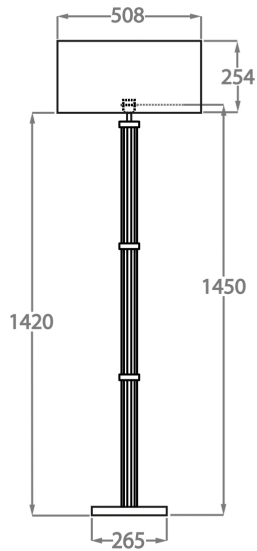

BELLA FIGURA

Carlyle Floor Lamp

FL291

Collection Name

ART DECO COLLECTION

A beautiful and elegant floor lamp with ten circular columns of cast & polished Lucite set into a brass base and with two central rings. This floor lamp can also be ordered in bespoke heights - please contact us for details.

Cream

Silver

Brown

Available Sizes

Standard Size

FL291,

Height: 145 cm (57.09")

Diameter: 27 cm (10.63")

Bulbs: 1 x 60w E27

Net Weight: 11 kg / 24 lb

Dimensions are measured from the base of the lamp to the middle of the bulb holder and are excluding shade

Shades can also be made with Customer Own Material (COM)

Overall height with a 20" short drum shade 165cm - 65"