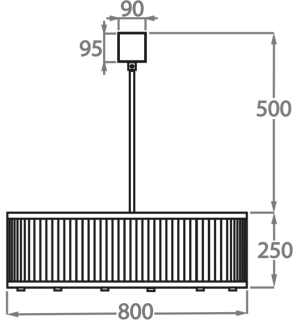

CL120-SM-80,  
Height: 25 cm (9.84")  
Diameter: 80 cm (31.5")  
Bulbs: 8 x 25w or LED 4w G9  
Net Weight: 23 kg / 51 lb

**Size Two**

CL120-SM-100,  
Height: 25 cm (9.84")  
Diameter: 100 cm (39.37")  
Bulbs: 10 x 25w or LED 4w G9  
Net Weight: 26 kg / 57 lb

**Size Three**

CL120-SM-120,  
Height: 25 cm (9.84")  
Diameter: 120 cm (47.24")  
Bulbs: 12 x 25w or LED 4w G9  
Net Weight: 42 kg / 92 lb

**Size Four**

CL120-SM-150,  
Height: 25 cm (9.84")  
Diameter: 150 cm (59.06")  
Bulbs: 16 x 25w or LED 4w G9  
Net Weight: 55 kg / 121 lb

The dimensions of the central supporting rod and ceiling rose are not included in the height measurements.  
The standard rod and ceiling rose is 50cm (20") high if not otherwise specified by the customer.