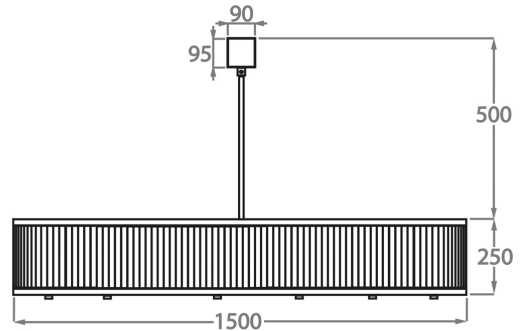

CL120-SM-80,  
Height: 25 cm (9.84")  
Diameter: 80 cm (31.5")  
Bulbs: 8 x 25w or LED 4w G9  
Net Weight: 23 kg / 51 lb

**Size Two**

CL120-SM-100,  
Height: 25 cm (9.84")  
Diameter: 100 cm (39.37")  
Bulbs: 10 x 25w or LED 4w G9  
Net Weight: 26 kg / 57 lb

**Size Three**

CL120-SM-120,  
Height: 25 cm (9.84")  
Diameter: 120 cm (47.24")  
Bulbs: 12 x 25w or LED 4w G9  
Net Weight: 42 kg / 92 lb

**Size Four**

CL120-SM-150,  
Height: 25 cm (9.84")  
Diameter: 150 cm (59.06")  
Bulbs: 16 x 25w or LED 4w G9  
Net Weight: 55 kg / 121 lb

The dimensions of the central supporting rod and ceiling rose are not included in the height measurements.  
The standard rod and ceiling rose is 50cm (20") high if not otherwise specified by the customer.