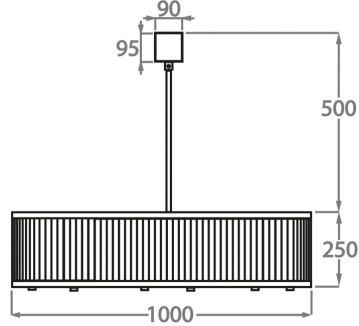

CL120-SM-80,  
Height: 25 cm (9.84")  
Diameter: 80 cm (31.5")  
Bulbs: 8 x 25w or LED 4w G9  
Net Weight: 23 kg / 51 lb

**Size Two**

CL120-SM-100,  
Height: 25 cm (9.84")  
Diameter: 100 cm (39.37")  
Bulbs: 10 x 25w or LED 4w G9  
Net Weight: 26 kg / 57 lb

**Size Three**

CL120-SM-120,  
Height: 25 cm (9.84")  
Diameter: 120 cm (47.24")  
Bulbs: 12 x 25w or LED 4w G9  
Net Weight: 42 kg / 92 lb

**Size Four**

CL120-SM-150,  
Height: 25 cm (9.84")  
Diameter: 150 cm (59.06")  
Bulbs: 16 x 25w or LED 4w G9  
Net Weight: 55 kg / 121 lb