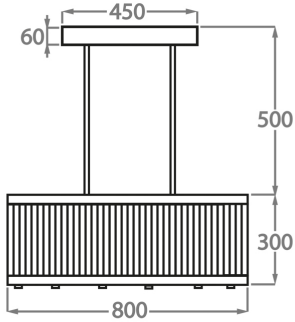

CL120-RECT-80,  
Height: 30 cm (11.81")  
Width: 38 cm (14.96")  
Length: 80 cm (31.5")  
Bulbs: 6 x 25W or LED 4W G9  
Net Weight: 20 kg / 44 lb

**Size Two**

CL120-RECT-100,  
Height: 30 cm (11.81")  
Width: 38 cm (14.96")  
Length: 100 cm (39.37")  
Bulbs: 8 x 25W or LED 4W G9  
Net Weight: 26 kg / 57 lb

**Size Three**

CL120-RECT-120,  
Height: 30 cm (11.81")  
Width: 38 cm (14.96")  
Length: 120 cm (47.24")  
Bulbs: 10 x 25W or LED 4W G9  
Net Weight: 36 kg / 79 lb

**Size Four**

CL120-RECT-150,  
Height: 30 cm (11.81")  
Width: 38 cm (14.96")  
Length: 150 cm (59.06")  
Bulbs: 12 x 25W or LED 4W G9  
Net Weight: 49 kg / 108 lb