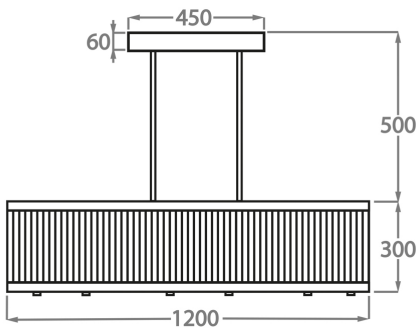

CL120-RECT-80,  
Height: 30 cm (11.81")  
Width: 38 cm (14.96")  
Length: 80 cm (31.5")  
Bulbs: 6 x 25W or LED 4W G9  
Net Weight: 20 kg / 44 lb

**Size Two**

CL120-RECT-100,  
Height: 30 cm (11.81")  
Width: 38 cm (14.96")  
Length: 100 cm (39.37")  
Bulbs: 8 x 25W or LED 4W G9  
Net Weight: 26 kg / 57 lb

**Size Three**

CL120-RECT-120,  
Height: 30 cm (11.81")  
Width: 38 cm (14.96")  
Length: 120 cm (47.24")  
Bulbs: 10 x 25W or LED 4W G9  
Net Weight: 36 kg / 79 lb

**Size Four**

CL120-RECT-150,  
Height: 30 cm (11.81")  
Width: 38 cm (14.96")  
Length: 150 cm (59.06")  
Bulbs: 12 x 25W or LED 4W G9  
Net Weight: 49 kg / 108 lb