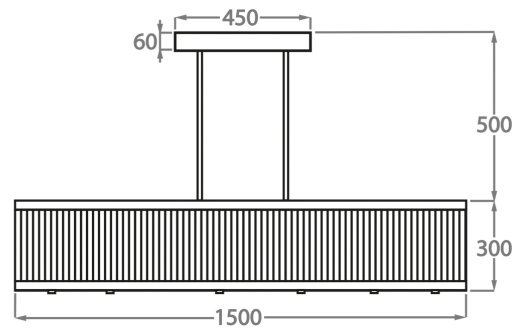

CL120-RECT-80,  
Height: 30 cm (11.81")  
Width: 38 cm (14.96")  
Length: 80 cm (31.5")  
Bulbs: 6 x 25W or LED 4W G9  
Net Weight: 20 kg / 44 lb

**Size Two**

CL120-RECT-100,  
Height: 30 cm (11.81")  
Width: 38 cm (14.96")  
Length: 100 cm (39.37")  
Bulbs: 8 x 25W or LED 4W G9  
Net Weight: 26 kg / 57 lb

**Size Three**

CL120-RECT-120,  
Height: 30 cm (11.81")  
Width: 38 cm (14.96")  
Length: 120 cm (47.24")  
Bulbs: 10 x 25W or LED 4W G9  
Net Weight: 36 kg / 79 lb

**Size Four**

CL120-RECT-150,  
Height: 30 cm (11.81")  
Width: 38 cm (14.96")  
Length: 150 cm (59.06")  
Bulbs: 12 x 25W or LED 4W G9  
Net Weight: 49 kg / 108 lb