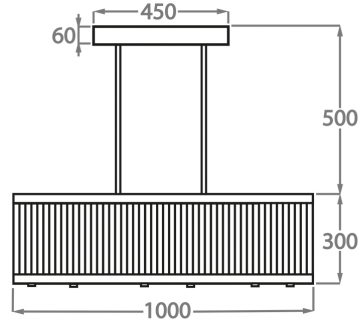

CL120-RECT-80,  
Height: 30 cm (11.81")  
Width: 38 cm (14.96")  
Length: 80 cm (31.5")  
Bulbs: 6 x 25W or LED 4W G9  
Net Weight: 20 kg / 44 lb

**Size Two**

CL120-RECT-100,  
Height: 30 cm (11.81")  
Width: 38 cm (14.96")  
Length: 100 cm (39.37")  
Bulbs: 8 x 25W or LED 4W G9  
Net Weight: 26 kg / 57 lb

**Size Three**

CL120-RECT-120,  
Height: 30 cm (11.81")  
Width: 38 cm (14.96")  
Length: 120 cm (47.24")  
Bulbs: 10 x 25W or LED 4W G9  
Net Weight: 36 kg / 79 lb

**Size Four**

CL120-RECT-150,  
Height: 30 cm (11.81")  
Width: 38 cm (14.96")  
Length: 150 cm (59.06")  
Bulbs: 12 x 25W or LED 4W G9  
Net Weight: 49 kg / 108 lb