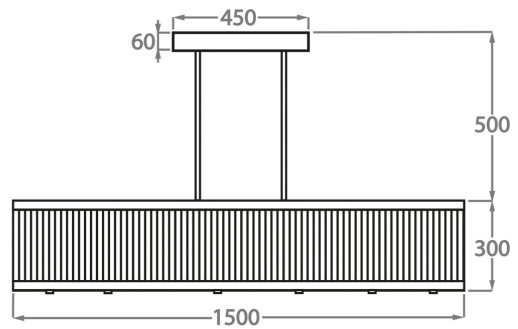

Polished Gold

Brushed Gold

Brushed Nickel

Antique
Brushed Brass

Bronze

Available Sizes

Size One

CL120-RECT-80,
Height: 30 cm (11.81")
Width: 38 cm (14.96")
Length: 80 cm (31.5")
Bulbs: 6 x 25W or LED 4W G9
Net Weight: 20 kg / 44 lb

Size Two

CL120-RECT-100,
Height: 30 cm (11.81")
Width: 38 cm (14.96")
Length: 100 cm (39.37")
Bulbs: 8 x 25W or LED 4W G9
Net Weight: 26 kg / 57 lb

Size Three

CL120-RECT-120,
Height: 30 cm (11.81")
Width: 38 cm (14.96")
Length: 120 cm (47.24")
Bulbs: 10 x 25W or LED 4W G9
Net Weight: 36 kg / 79 lb

Size Four

CL120-RECT-150,
Height: 30 cm (11.81")
Width: 38 cm (14.96")
Length: 150 cm (59.06")
Bulbs: 12 x 25W or LED 4W G9
Net Weight: 49 kg / 108 lb

The dimensions of the supporting rods and ceiling rose are not included in the height measurements
The standard rods and ceiling rose are 50cm (20") high if not otherwise specified by the customer