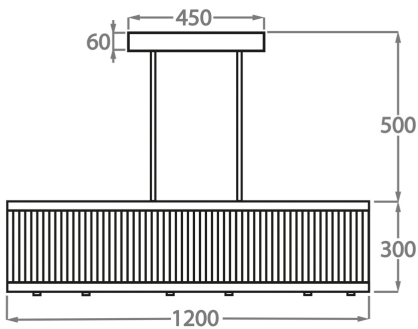

Polished Gold

Brushed Gold

Brushed Nickel

Antique
Brushed Brass

Bronze

Available Sizes

Size One

CL120-RECT-80,
Height: 30 cm (11.81")
Width: 38 cm (14.96")
Length: 80 cm (31.5")
Bulbs: 6 x 25W or LED 4W G9
Net Weight: 20 kg / 44 lb

Size Two

CL120-RECT-100,
Height: 30 cm (11.81")
Width: 38 cm (14.96")
Length: 100 cm (39.37")
Bulbs: 8 x 25W or LED 4W G9
Net Weight: 26 kg / 57 lb

Size Three

CL120-RECT-120,
Height: 30 cm (11.81")
Width: 38 cm (14.96")
Length: 120 cm (47.24")
Bulbs: 10 x 25W or LED 4W G9
Net Weight: 36 kg / 79 lb

Size Four

CL120-RECT-150,
Height: 30 cm (11.81")
Width: 38 cm (14.96")
Length: 150 cm (59.06")
Bulbs: 12 x 25W or LED 4W G9
Net Weight: 49 kg / 108 lb

The dimensions of the supporting rods and ceiling rose are not included in the height measurements
The standard rods and ceiling rose are 50cm (20") high if not otherwise specified by the customer